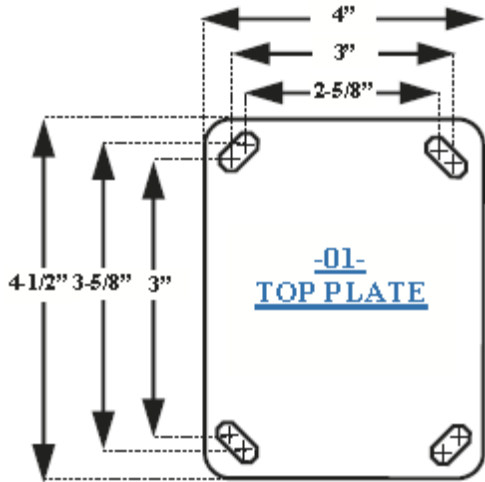

or

<https://www.youtube.com/watch?time_continue=2&v=o6zcpon-j6M&feature=emb_logo>

Our most popular medium duty to heavy duty caster right now is our round tread polyurethane on aluminum core swivel and rigid casters. These casters have a large od precision ball bearing in the wheel to allow for easy rolling and easy turning for carts and buggies. This is truly an ergonomic caster with extra benefits.

800 - 1,200 lbs. capacity

available in 4" x 2", 5" x 2", 6" x 2" and 8" x 2" size wheels.

Non marking polyurethane wheels

High load capacity with quiet rolling capability.

95 Shore A Durometer