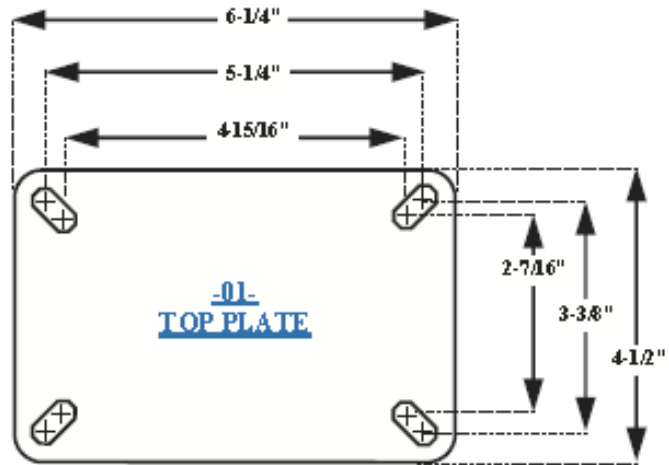

<https://www.youtube.com/watch?time_continue=2&v=o6zcpon-j6M&feature=emb_logo>

Our most popular medium duty to heavy duty caster right now is our round tread polyurethane on aluminum core swivel and rigid casters. These casters have a large od precision ball bearing in the wheel to allow for easy rolling and easy turning for carts and buggies. This is truly an ergonomic caster with extra benefits.

800 - 1,200 lbs. capacity

available in 4" x 2", 5" x 2", 6" x 2" and 8" x 2" size wheels.

Non marking polyurethane wheels

High load capacity with quiet rolling capability.

95 Shore A Durometer