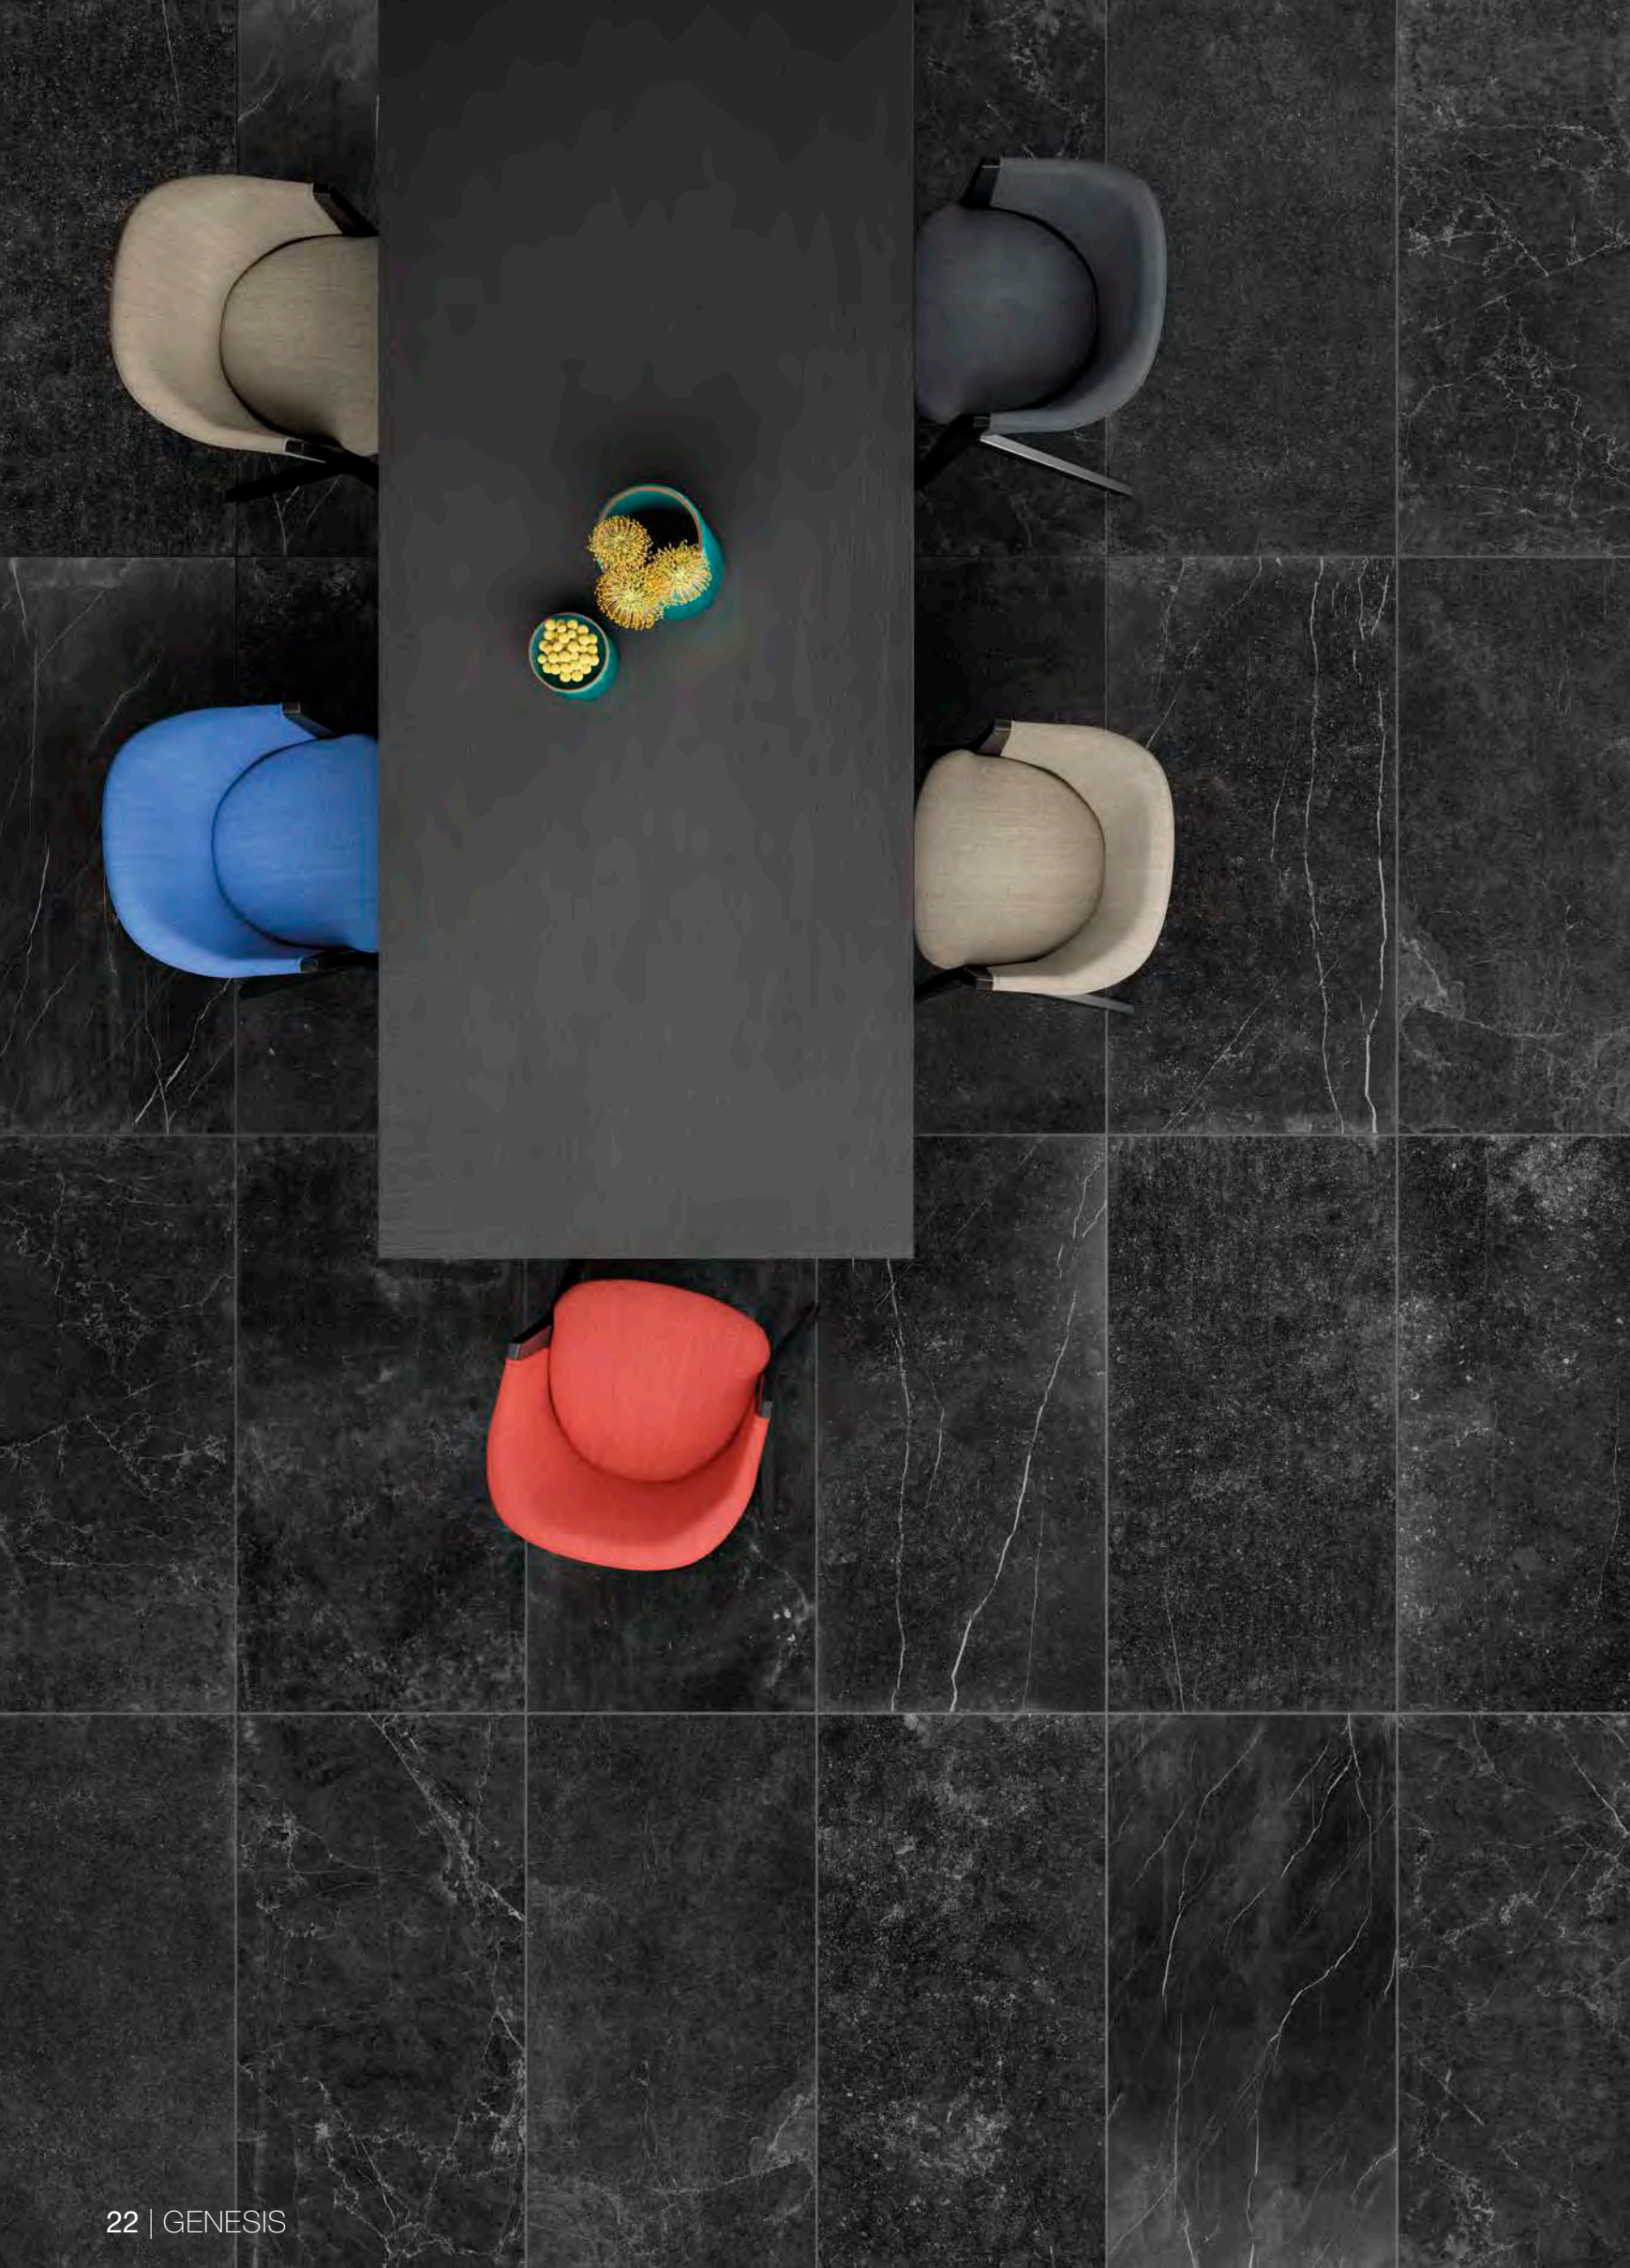

30x30 | 12"x12"
(5x5 | 2"x2")

30x30 | 12"x12"
(3x15 | 2"x6")

30x30 | 12"x12"
BRICK

BATTISCOPIA
SKIRTING

7,5x120 | 3"x48"

7,5x60 | 3"x24"

RETTIFICATO
RECTIFIED

60x120 | 24"x48"