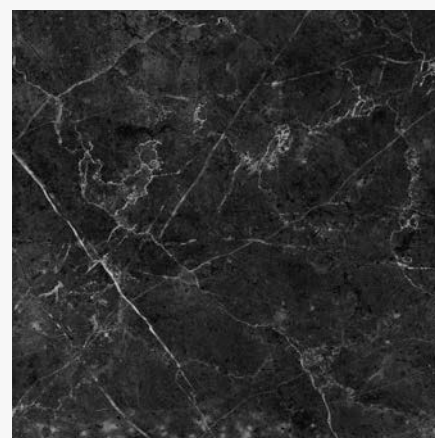

60x60 | 24"x24"