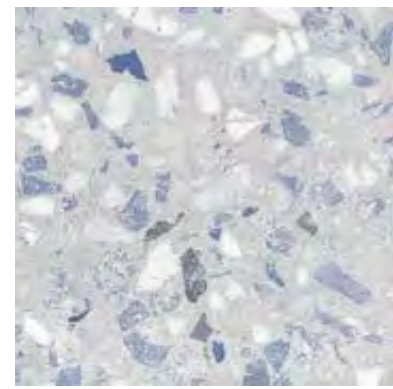

RETTIFICATO
RECTIFIED

CONCRETE

BATTISCOPA
SKIRTING

6,5x20 | 3"x8"

RIVER WHITE

RIVER BLUE

CONCRETE 20x20 | 8"x8"

TERRAZZO LIGHT 20x20 | 8"x8"