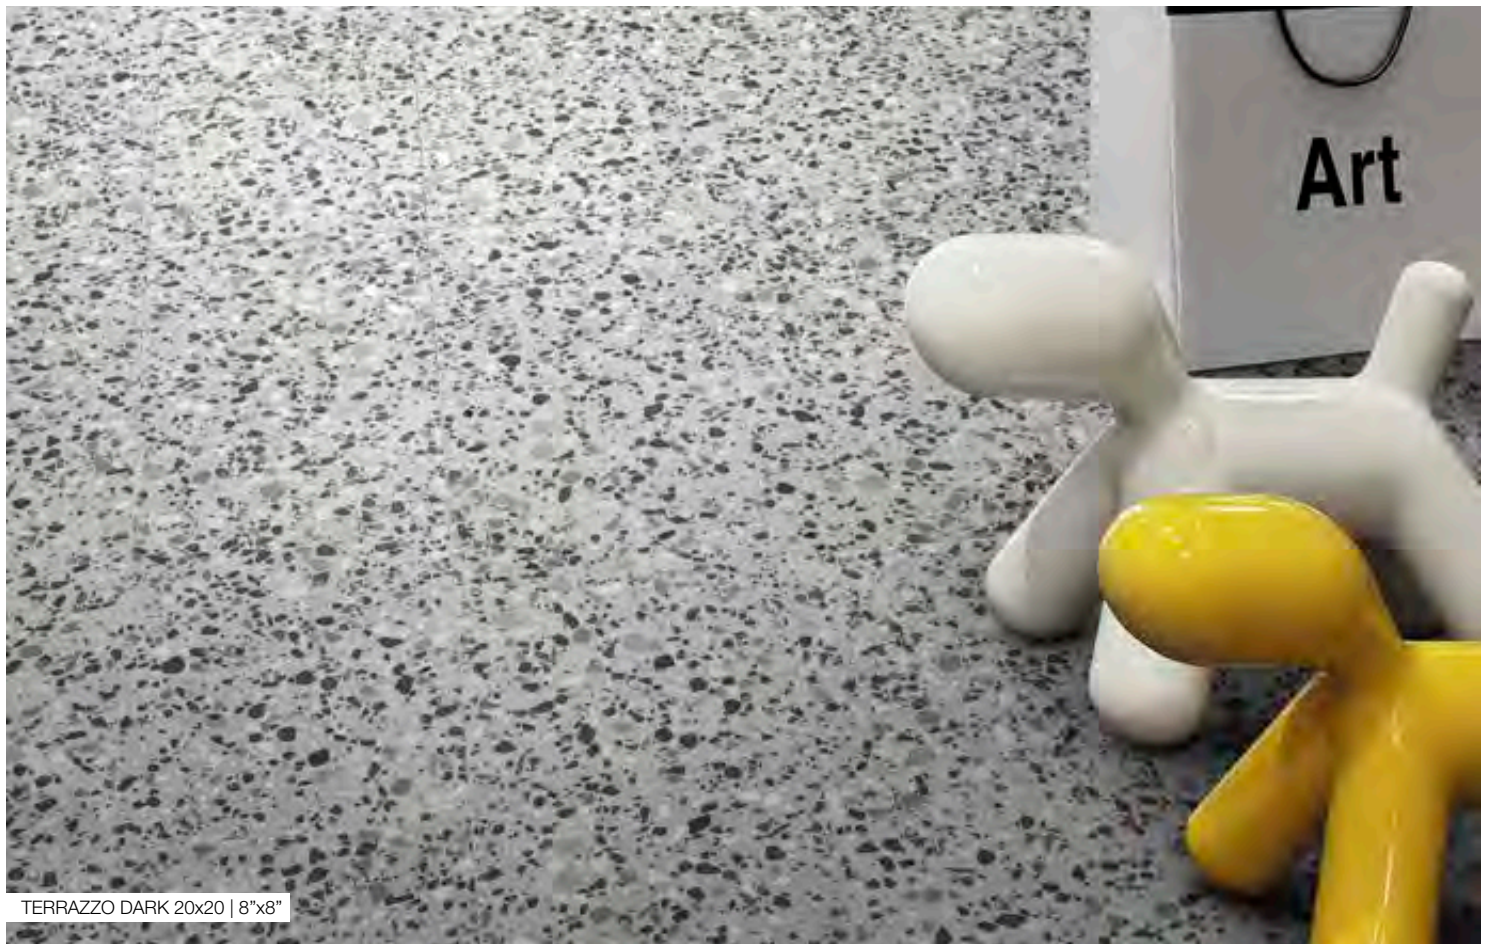

RETTIFICATO
RECTIFIED

CONCRETE

BATTISCOPA
SKIRTING

6,5x20 | 3"x8"

RIVER WHITE

RIVER BLUE

CONCRETE 20x20 | 8"x8"

TERRAZZO LIGHT 20x20 | 8"x8"