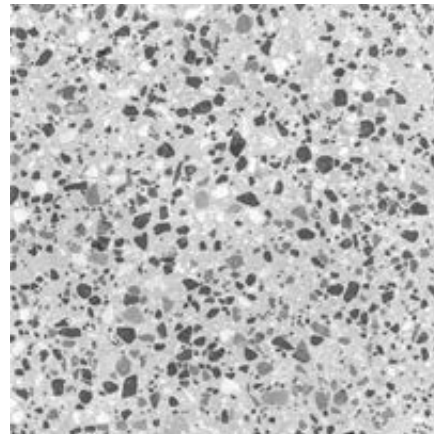

RECYCLE Terrazzo Dark

GRES PORCELLANATO COLORATO IN MASSA
COLOURED BODY PORCELAIN STONEWARE

RETTIFICATO
RECTIFIED

60x120 | 24"x48"

90x90 | 35"x35"

30x60 | 12"x24"

60x60 | 24"x24"

BATTISCOPA
SKIRTING