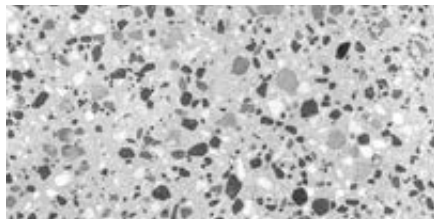

RECYCLE Terrazzo Dark

GRES PORCELLANATO COLORATO IN MASSA
COLOURED BODY PORCELAIN STONEWARE

RETTIFICATO
RECTIFIED

60x120 | 24"x48"

90x90 | 35"x35"

30x60 | 12"x24"

60x60 | 24"x24"

BATTISCOPA
SKIRTING