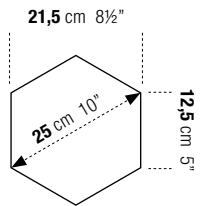

GRES PORCELLANATO
PORCELAIN STONEWARE

NON RETTIFICATO
NOT RECTIFIED