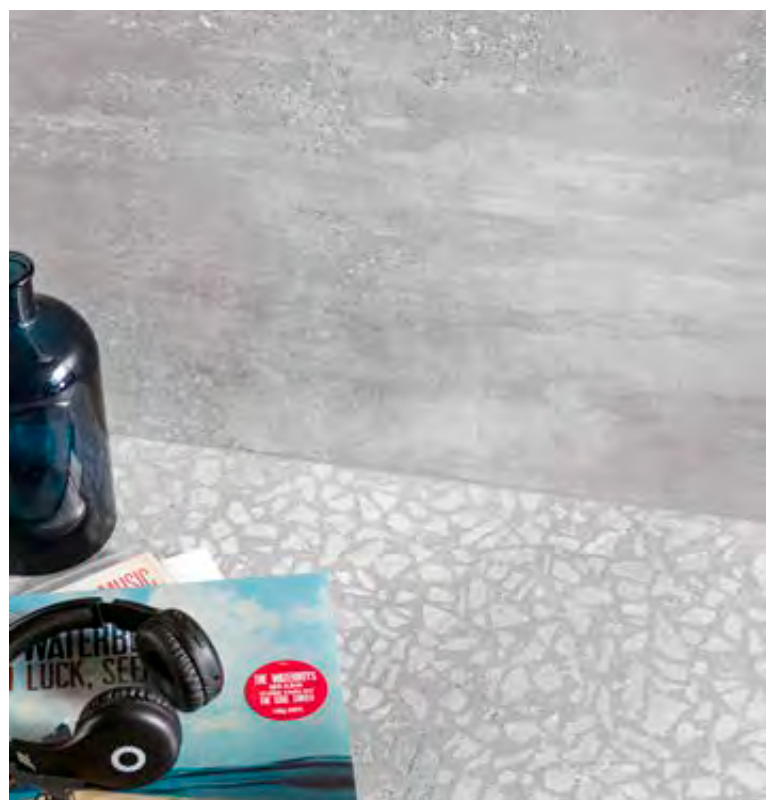

ANTIQUE VENICE