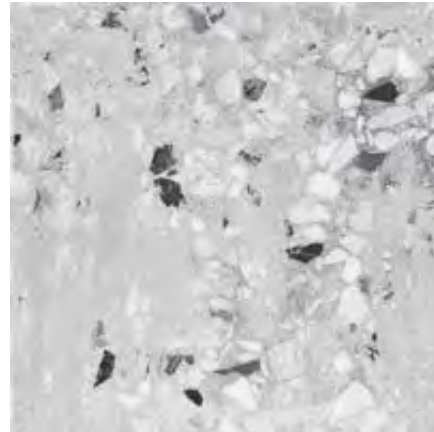

7,3x60 | 3"x24"

RECYCLE River White

GRES PORCELLANATO COLORATO IN MASSA
COLOURED BODY PORCELAIN STONEWARE

RETTIFICATO
RECTIFIED

60x120 | 24"x48"

90x90 | 35"x35"

30x60 | 12"x24"

60x60 | 24"x24"