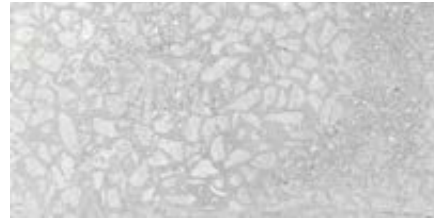

6,5x120 | 3"x48"

7,3x90 | 3"x36"

7,3x60 | 3"x24"

RECYCLE Venice

GRES PORCELLANATO COLORATO IN MASSA
COLOURED BODY PORCELAIN STONEWARE

RETTIFICATO RECTIFIED

60x120 | 24"x48"

30x60 | 12"x24"