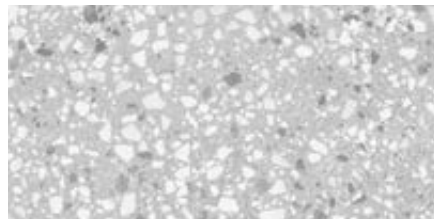

30x60 | 12"x24"