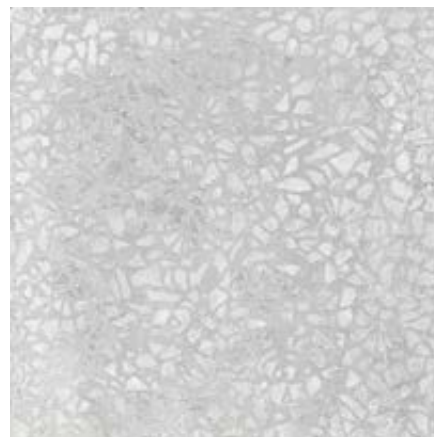

6,5x120 | 3"x48"

7,3x90 | 3"x36"

7,3x60 | 3"x24"

RECYCLE Venice

GRES PORCELLANATO COLORATO IN MASSA
COLOURED BODY PORCELAIN STONEWARE

RETTIFICATO RECTIFIED

60x120 | 24"x48"

30x60 | 12"x24"