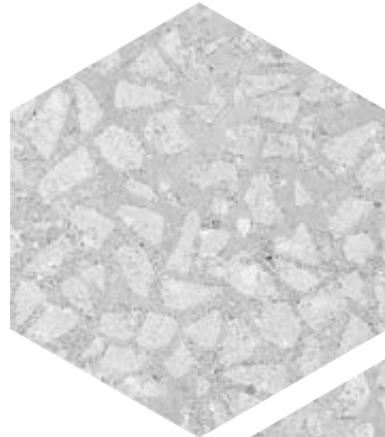

FRAME

FANTASY 20x20 | 8"x8"

GRES PORCELLANATO
PORCELAIN STONEWARE

NON RETTIFICATO
NOT RECTIFIED

VENICE

ANTIQUE

RIVER WHITE

RIVER BLUE