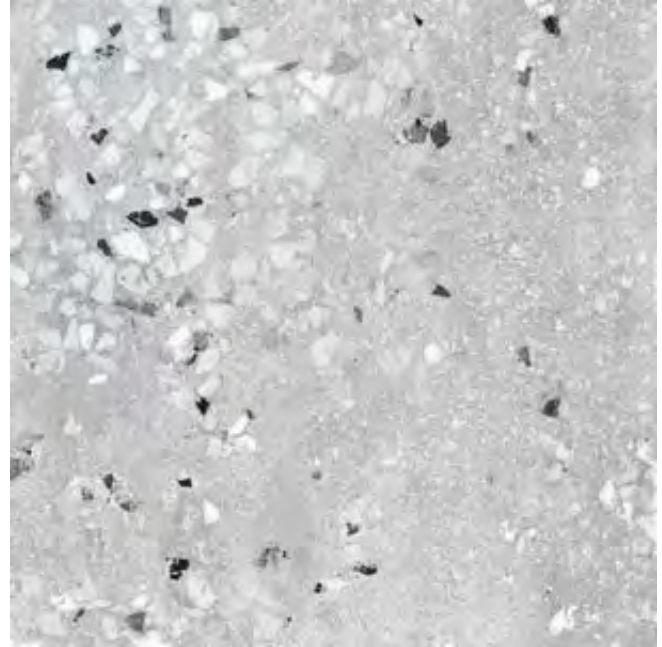

7,3x60 | 3"x24"

RECYCLE River White

GRES PORCELLANATO COLORATO IN MASSA
COLOURED BODY PORCELAIN STONEWARE

RETTIFICATO
RECTIFIED

60x120 | 24"x48"

90x90 | 35"x35"

30x60 | 12"x24"

60x60 | 24"x24"