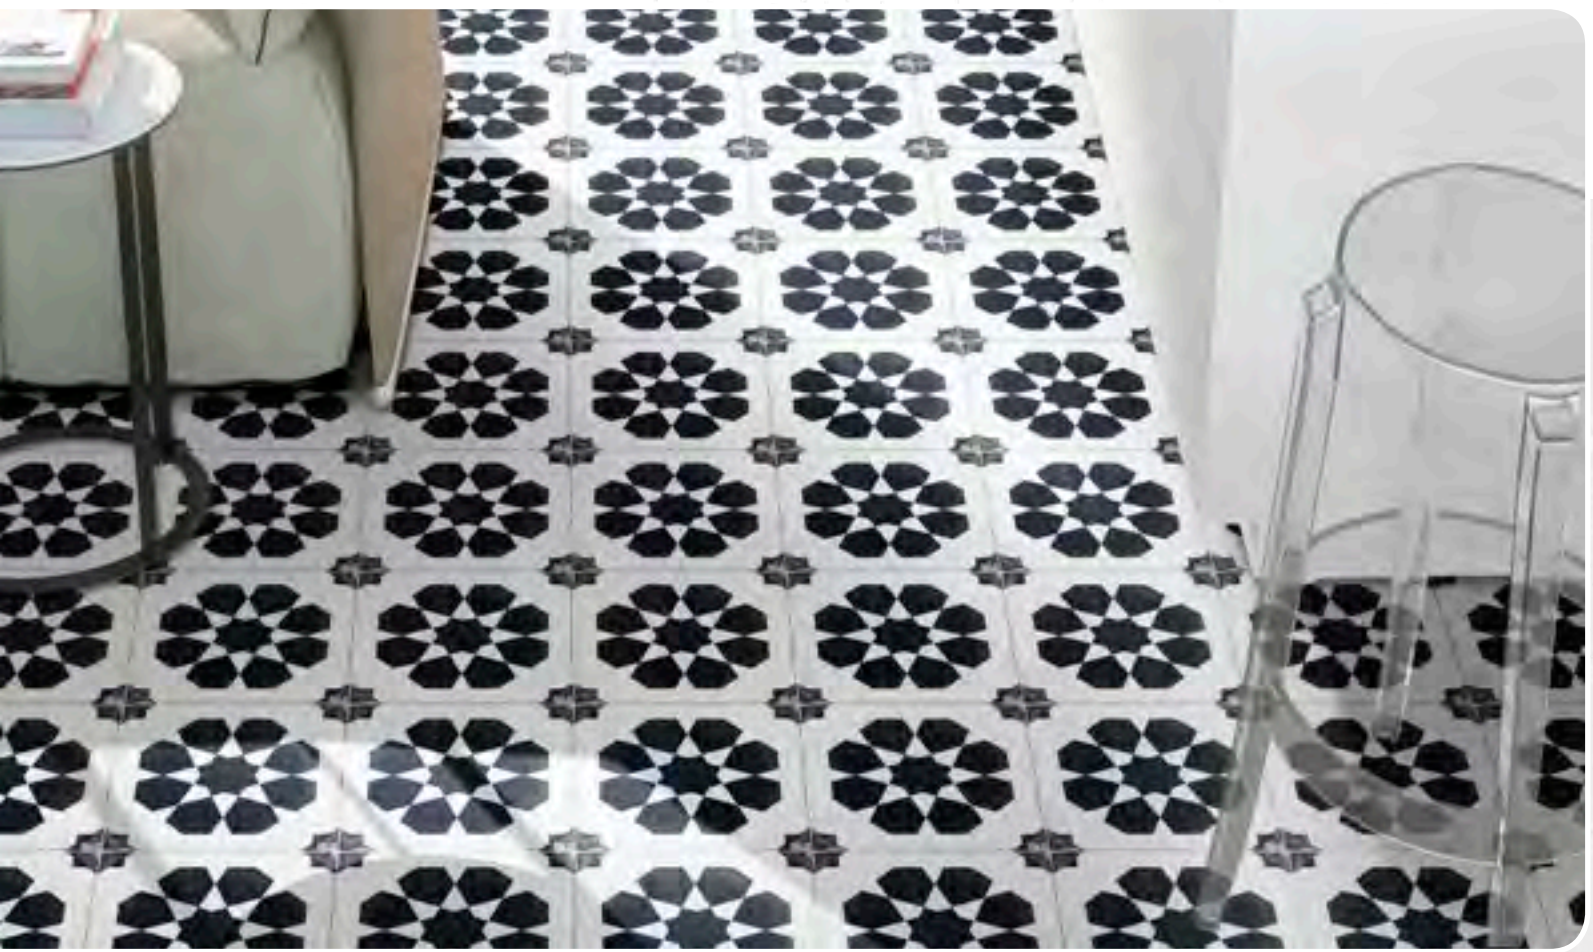

20,5x20,5 | 8"x 8"

RE-STYLE

GRES PORCELLANATO | PORCELAIN STONEWARE

XCLUSIVE
CERAMICA

20,5x20,5 | 8"x 8"

RE-STYLE

GRES PORCELLANATO | PORCELAIN STONEWARE

MIRROR