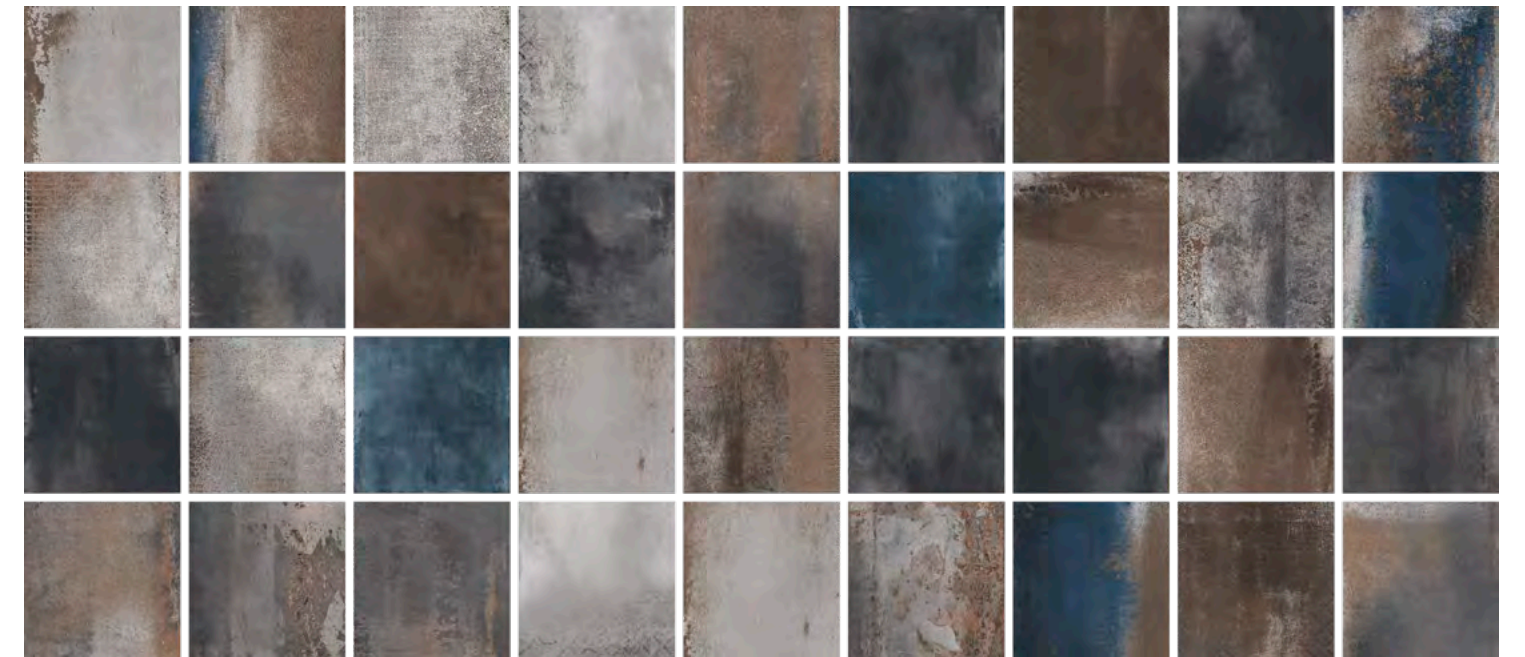

Prism
20x20 8"x8"

Line
20x20 8"x8"

INDUSTRIAL 20x20 | 8"x8"

GRES PORCELLANATO RETTIFICATO COLORATO IN MASSA
RECTIFIED COLOURED BODY PORCELAIN STONEWARE

RETTIFICATO
RECTIFIED

MULTICOLOR
MULTICOLOR

36 varianti grafiche in scatole da **16** pezzi miscelati in modo casuale.
36 graphic variations in boxes of 16 pieces, randomly-mixed graphics inside each box.