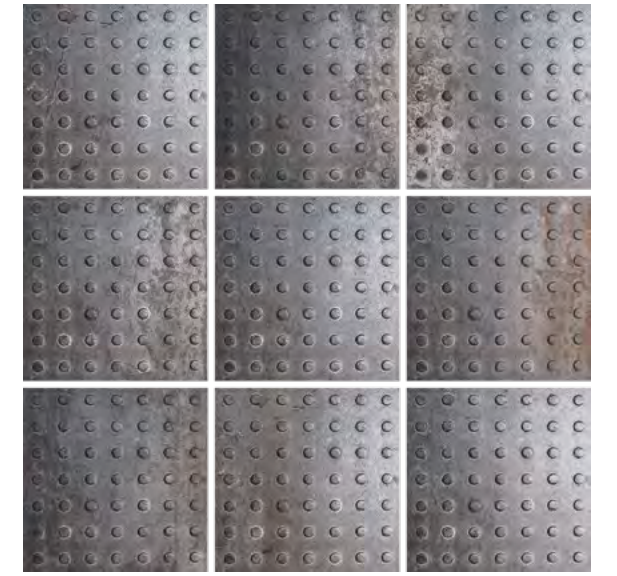

Diamond
20x20 8"x8"