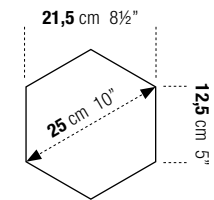

NON RETTIFICATO
NOT RECTIFIED

36 varianti grafiche
in scatole da **9** pezzi
miscelati in modo
casuale.

36 graphic variations
in boxes of **9** pieces,
randomly-mixed
graphics inside each
box.