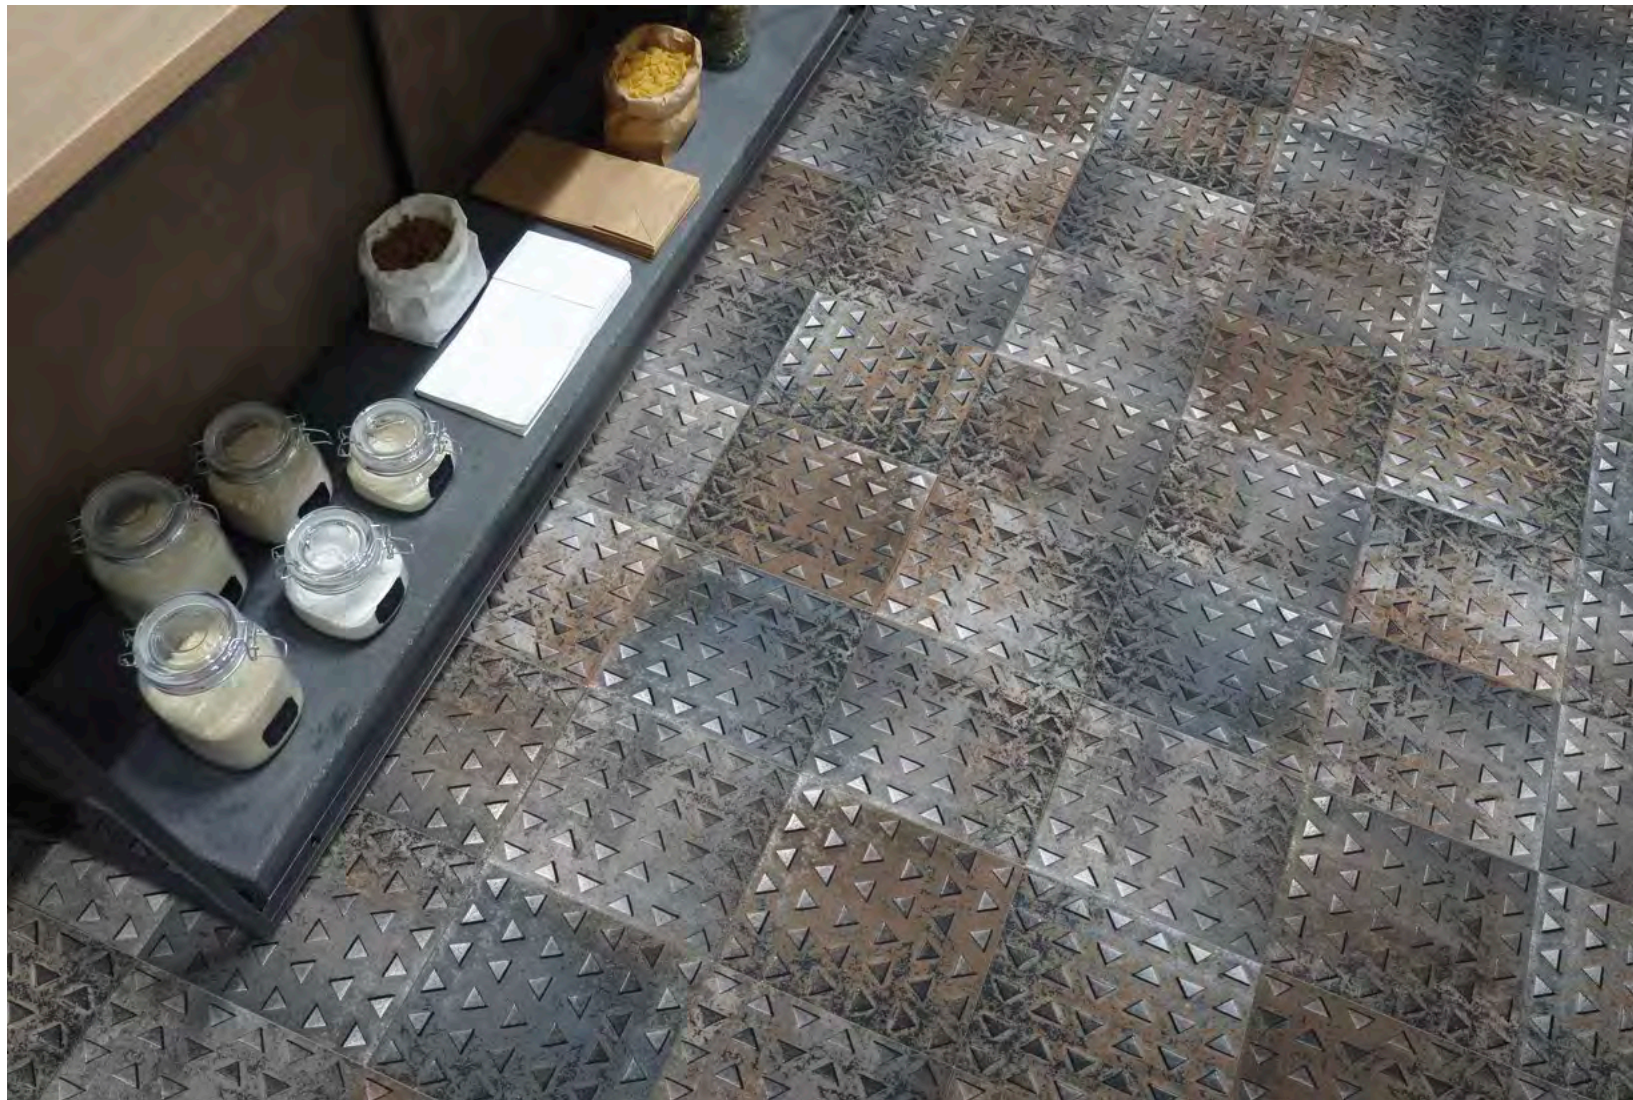

RETTIFICATO RECTIFIED

Button
20x20 8"x8"

Diamond
20x20 8"x8"

INDUSTRIAL

DECORI | DECORS
20x20 | 8"x8"

GRES PORCELLANATO RETTIFICATO COLORATO IN MASSA
RECTIFIED COLOURED BODY PORCELAIN STONEWARE

RETTIFICATO RECTIFIED