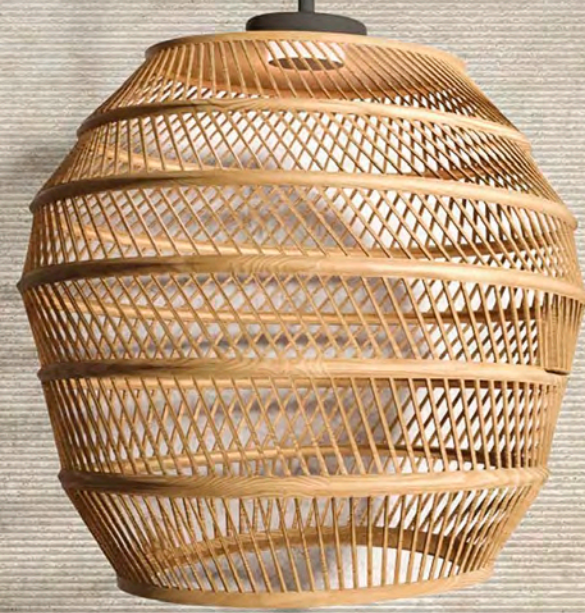

**FLOOR** 60x120 | 24"x48" Matt

**VEIN CUT GRIGIO**

60x120 | 24"x48" Matt

**VEIN CUT CREMA**

60x120 | 24"x48" Rigato Crema

**TIVOLI**  
VEIN CUT

GRES PORCELLANATO RETTIFICATO COLORATO IN MASSA  
RECTIFIED COLOURED BODY PORCELAIN STONEWARE