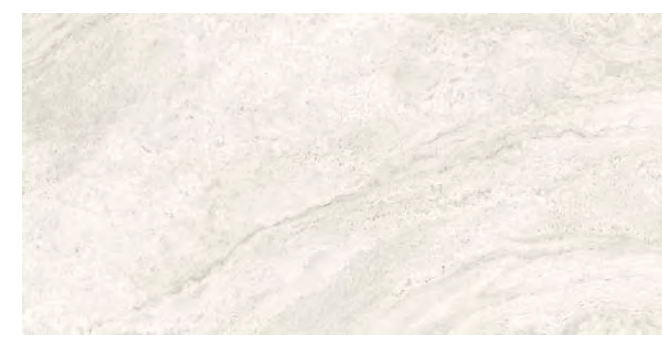

RETTIFICATO
RECTIFIED

60x120 | 24"x48" **Matt**