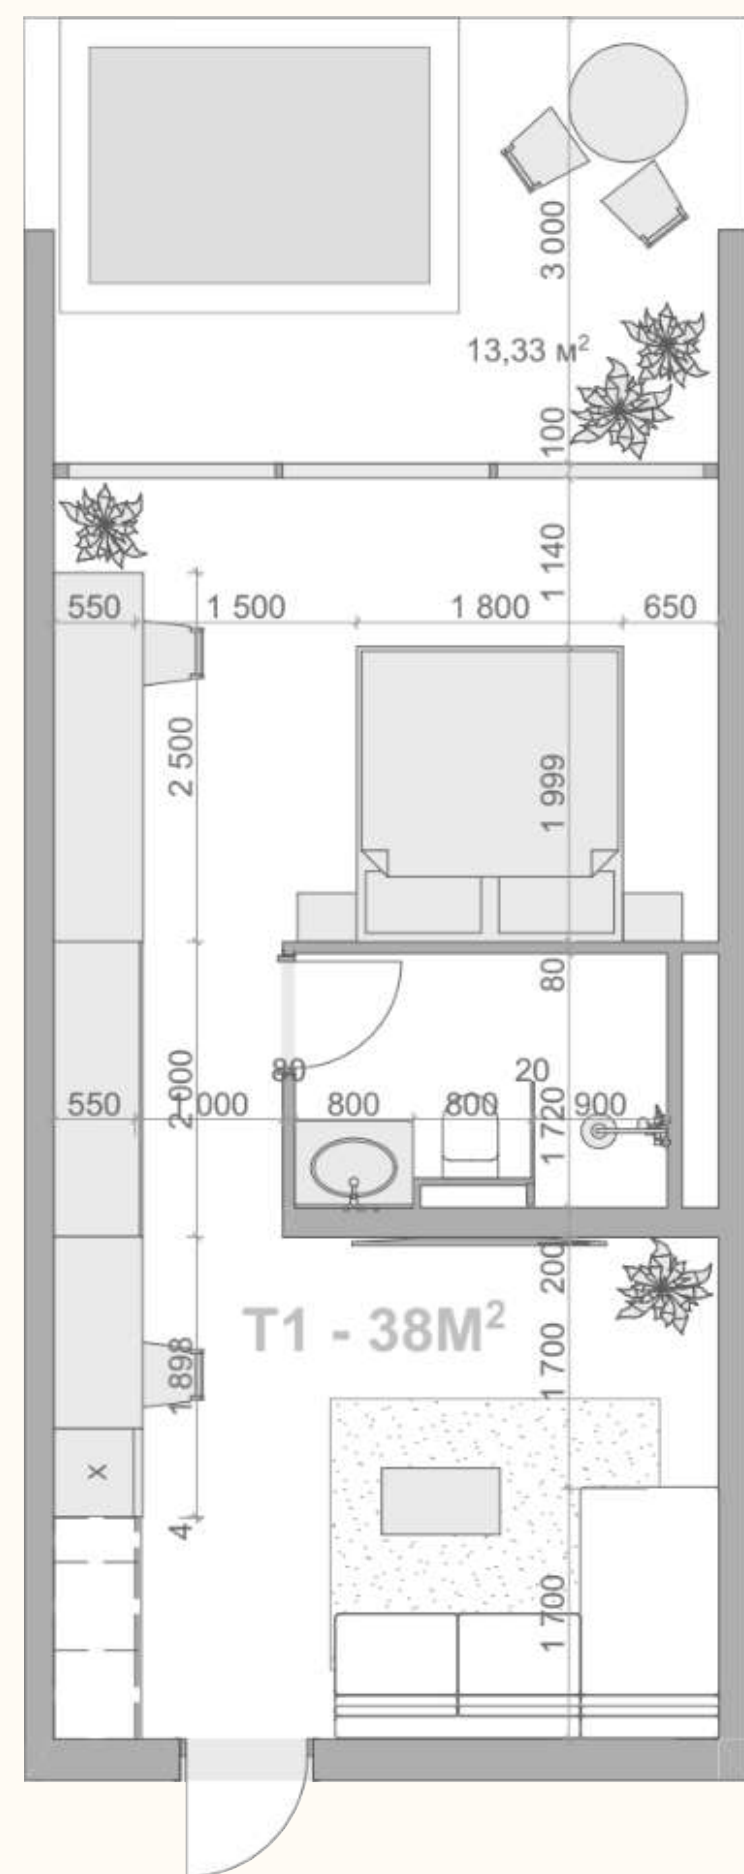

APARTMENT PLANS

Superior suit

Apartment type - studio

Price from \$120 000

Area from 32 m²

APARTMENT PLANS

Superior suit & garden

Apartment type - studio

Price from \$120 000

Area from 32 m²

APARTMENT PLANS

Superior suit & pool

Apartment type - studio

Price from \$120 000

Area from 32 m²

APARTMENT PLANS

DeLux apartments

Apartment type - studio and 1+1

Price from \$227 000

Area from 68 m²

APARTMENT PLANS

Lux apartments

Apartment type - (2+1)

Price from \$265 000

Area from 80 m²