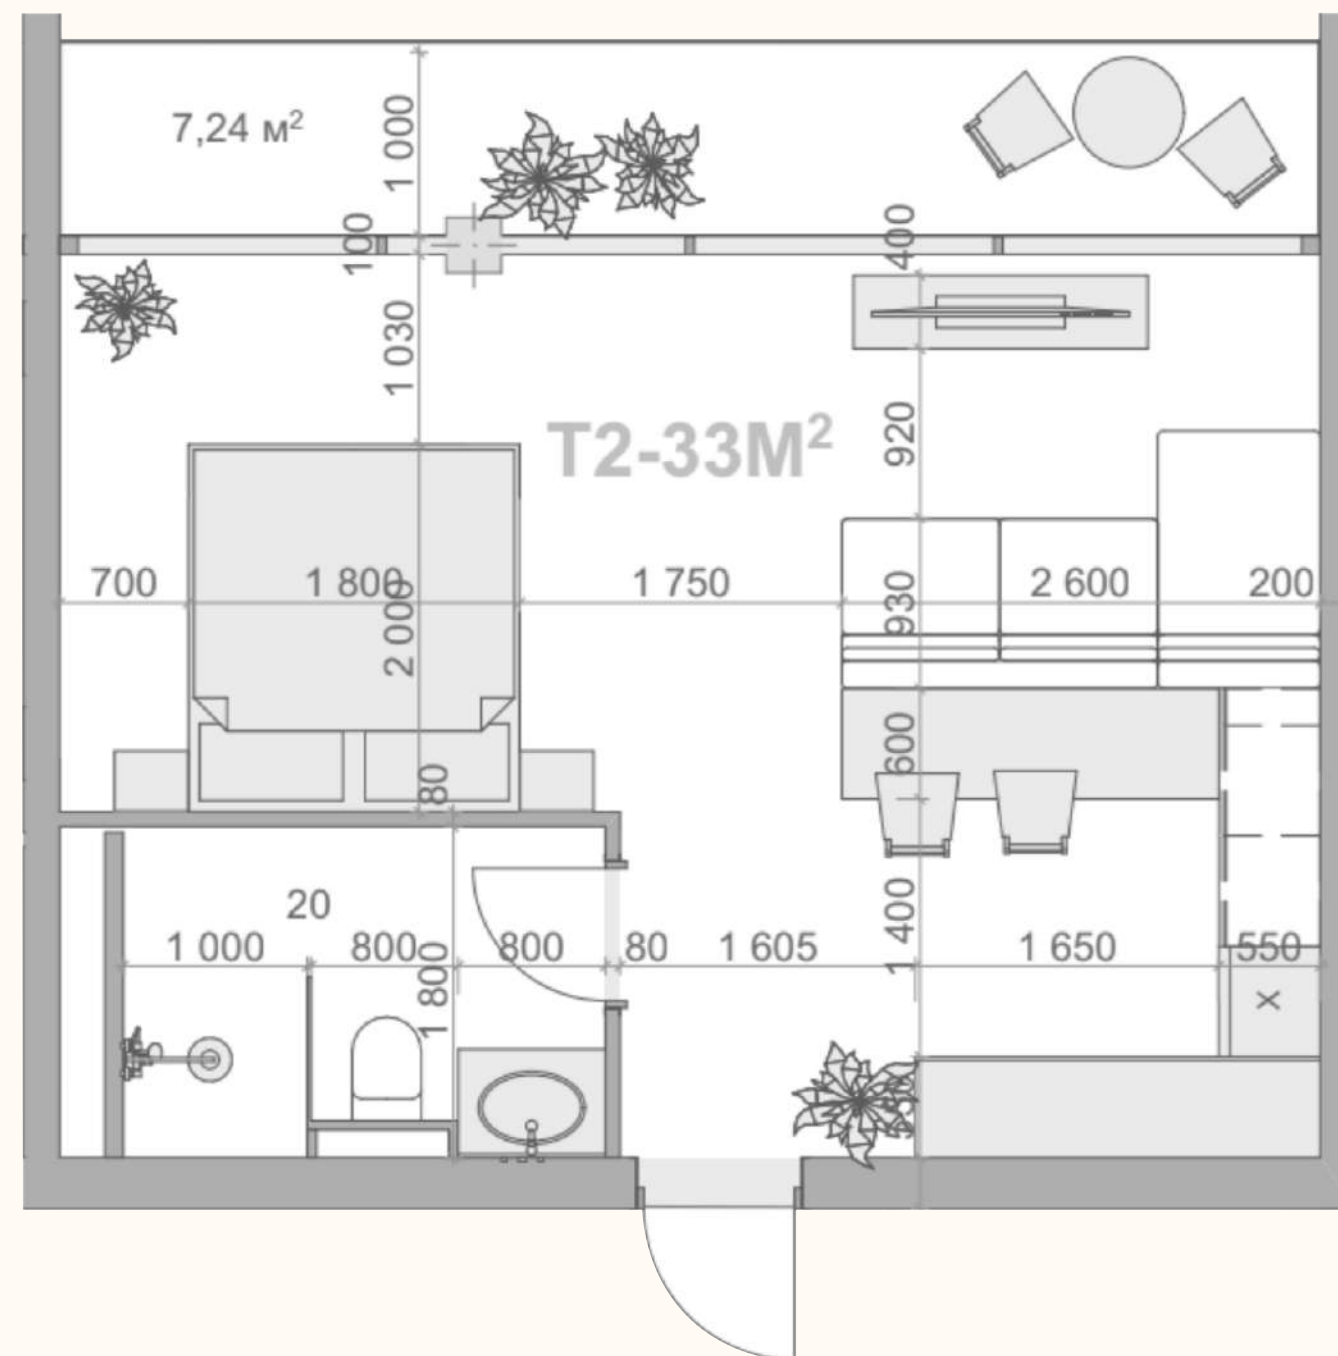

APARTMENT PLANS

Superior suit

Apartment type - studio

Price from \$120 000

Area from 32 m²

APARTMENT PLANS

Superior suit & garden

Apartment type - studio

Price from \$120 000

Area from 32 m²

APARTMENT PLANS

Superior suit & pool

Apartment type - studio

Price from \$120 000

Area from 32 m²

APARTMENT PLANS

DeLux apartments

Apartment type - studio and 1+1

Price from \$227 000

Area from 68 m²

APARTMENT PLANS

Lux apartments

Apartment type - (2+1)

Price from \$265 000

Area from 80 m²