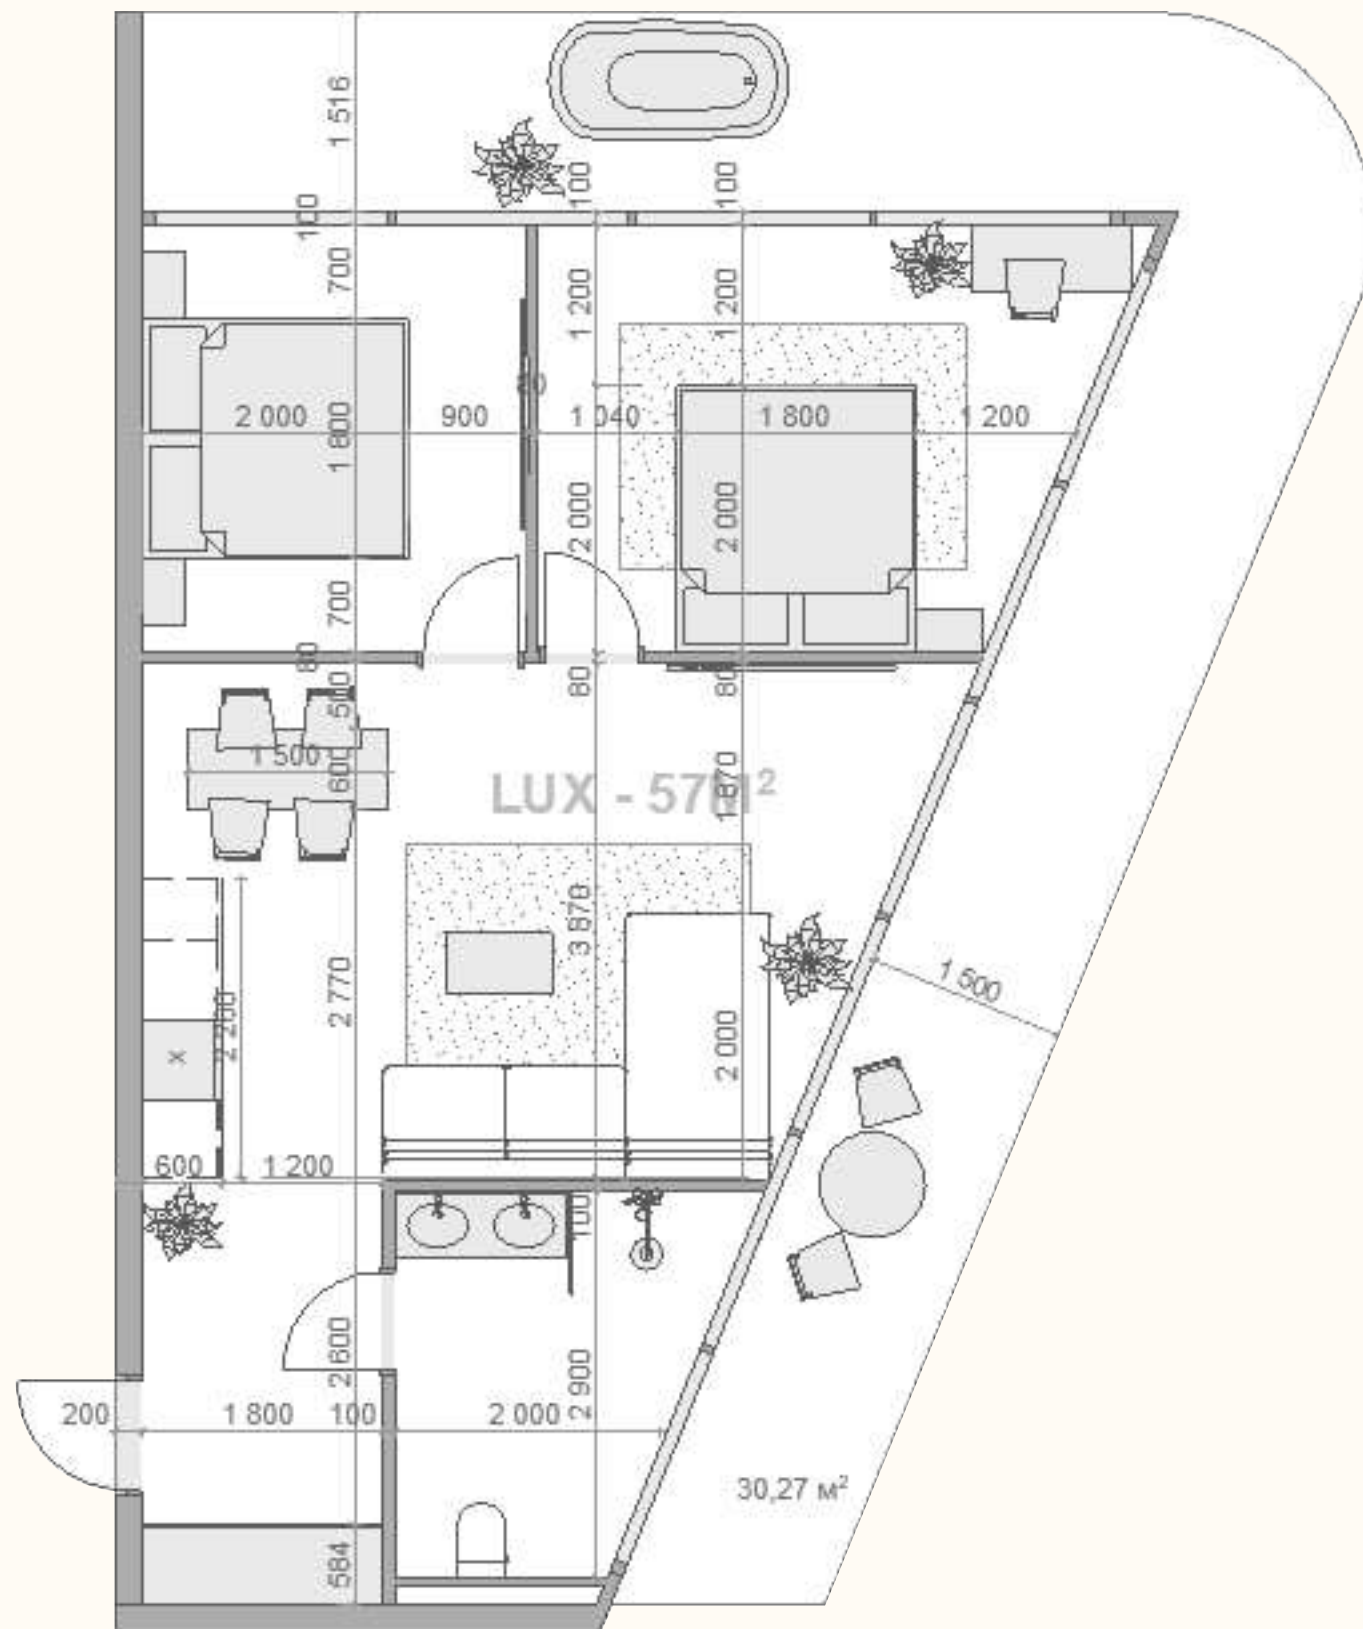

APARTMENT PLANS

Superior suit

Apartment type - studio

Price from \$120 000

Area from 32 m²

APARTMENT PLANS

Superior suit & garden

Apartment type - studio

Price from \$120 000

Area from 32 m²

APARTMENT PLANS

Superior suit & pool

Apartment type - studio

Price from \$120 000

Area from 32 m²

APARTMENT PLANS

DeLux apartments

Apartment type - studio and 1+1

Price from \$227 000

Area from 68 m²

APARTMENT PLANS

Lux apartments

Apartment type - (2+1)

Price from \$265 000

Area from 80 m²