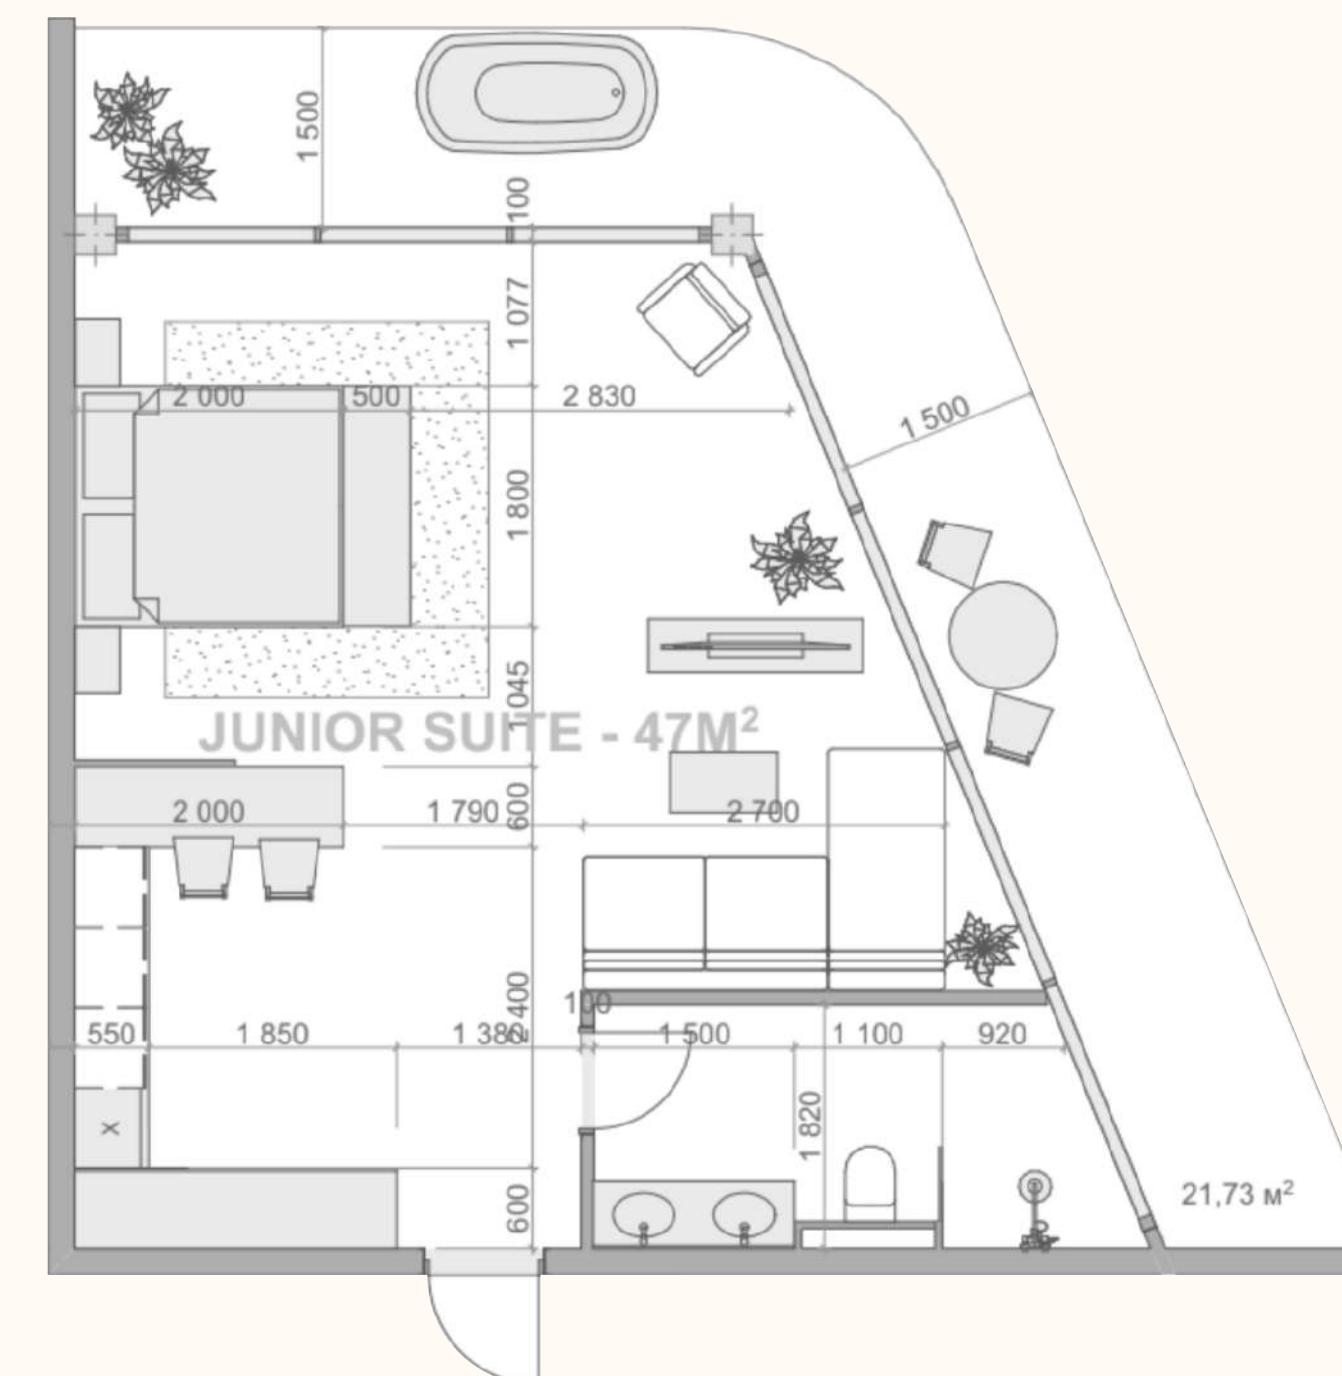

APARTMENT PLANS

Superior suit

Apartment type - studio

Price from \$120 000

Area from 32 m²

APARTMENT PLANS

Superior suit & garden

Apartment type - studio

Price from \$120 000

Area from 32 m²

APARTMENT PLANS

Superior suit & pool

Apartment type - studio

Price from \$120 000

Area from 32 m²

APARTMENT PLANS

DeLux apartments

Apartment type - studio and 1+1

Price from \$227 000

Area from 68 m²

APARTMENT PLANS

Lux apartments

Apartment type - (2+1)

Price from \$265 000

Area from 80 m²