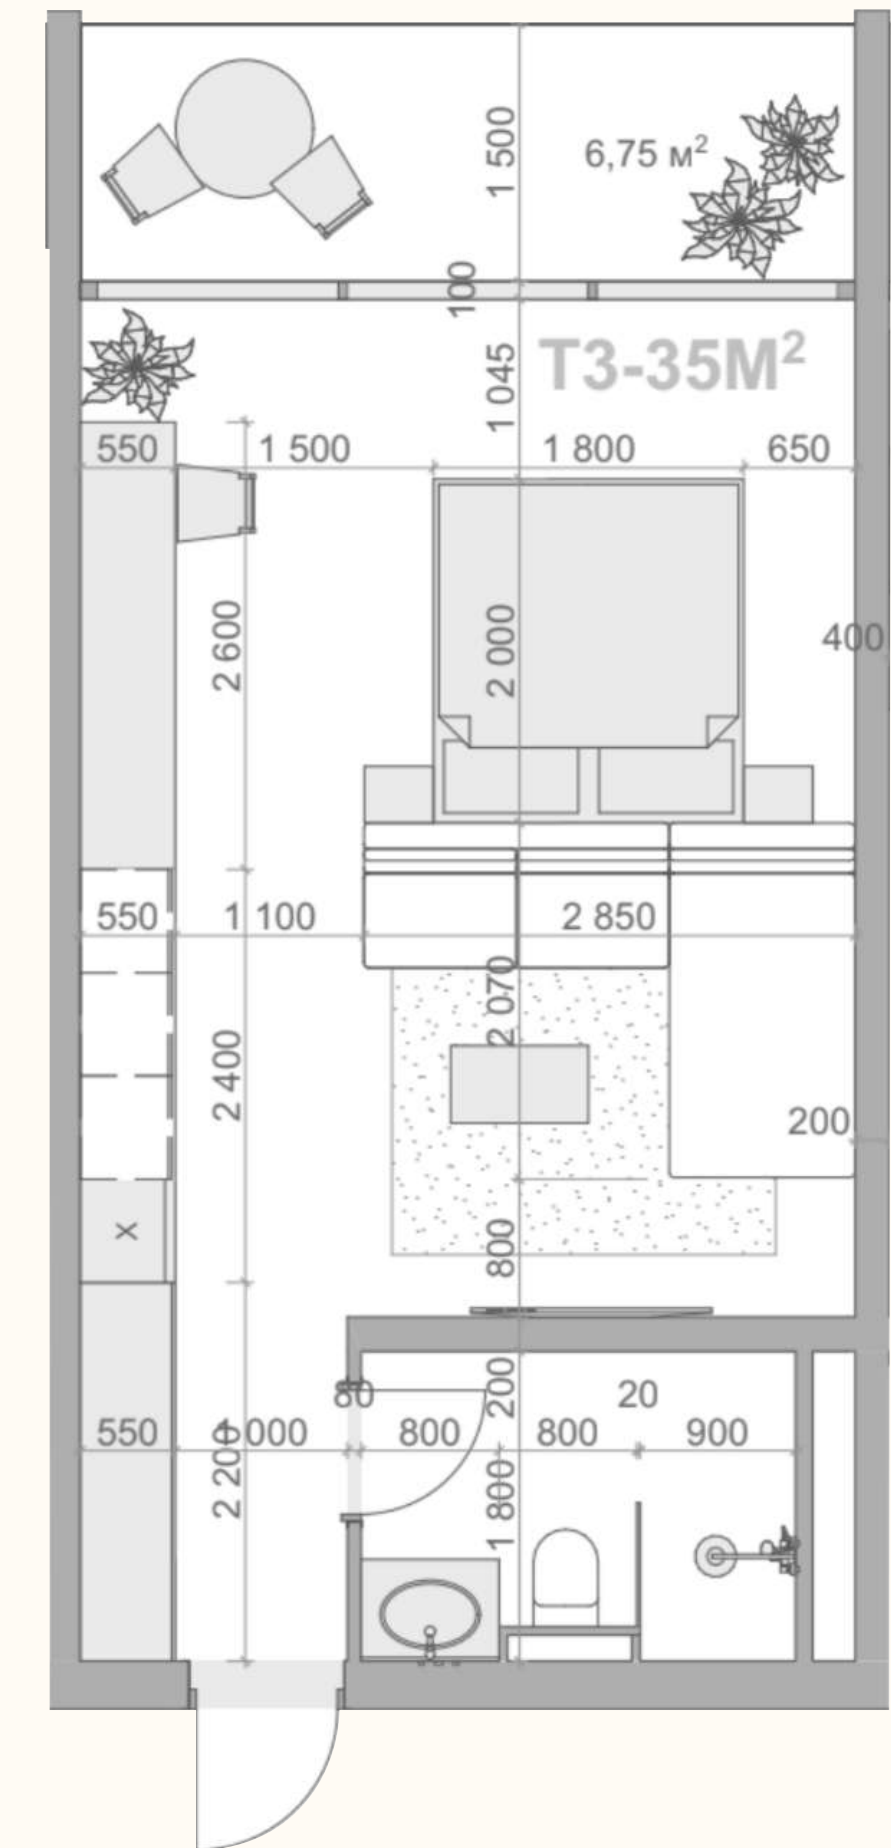

APARTMENT PLANS

Superior suit

Apartment type - studio

Price from \$120 000

Area from 32 m²

APARTMENT PLANS

Superior suit & garden

Apartment type - studio

Price from \$120 000

Area from 32 m²

APARTMENT PLANS

Superior suit & pool

Apartment type - studio

Price from \$120 000

Area from 32 m²

APARTMENT PLANS

DeLux apartments

Apartment type - studio and 1+1

Price from \$227 000

Area from 68 m²

APARTMENT PLANS

Lux apartments

Apartment type - (2+1)

Price from \$265 000

Area from 80 m²