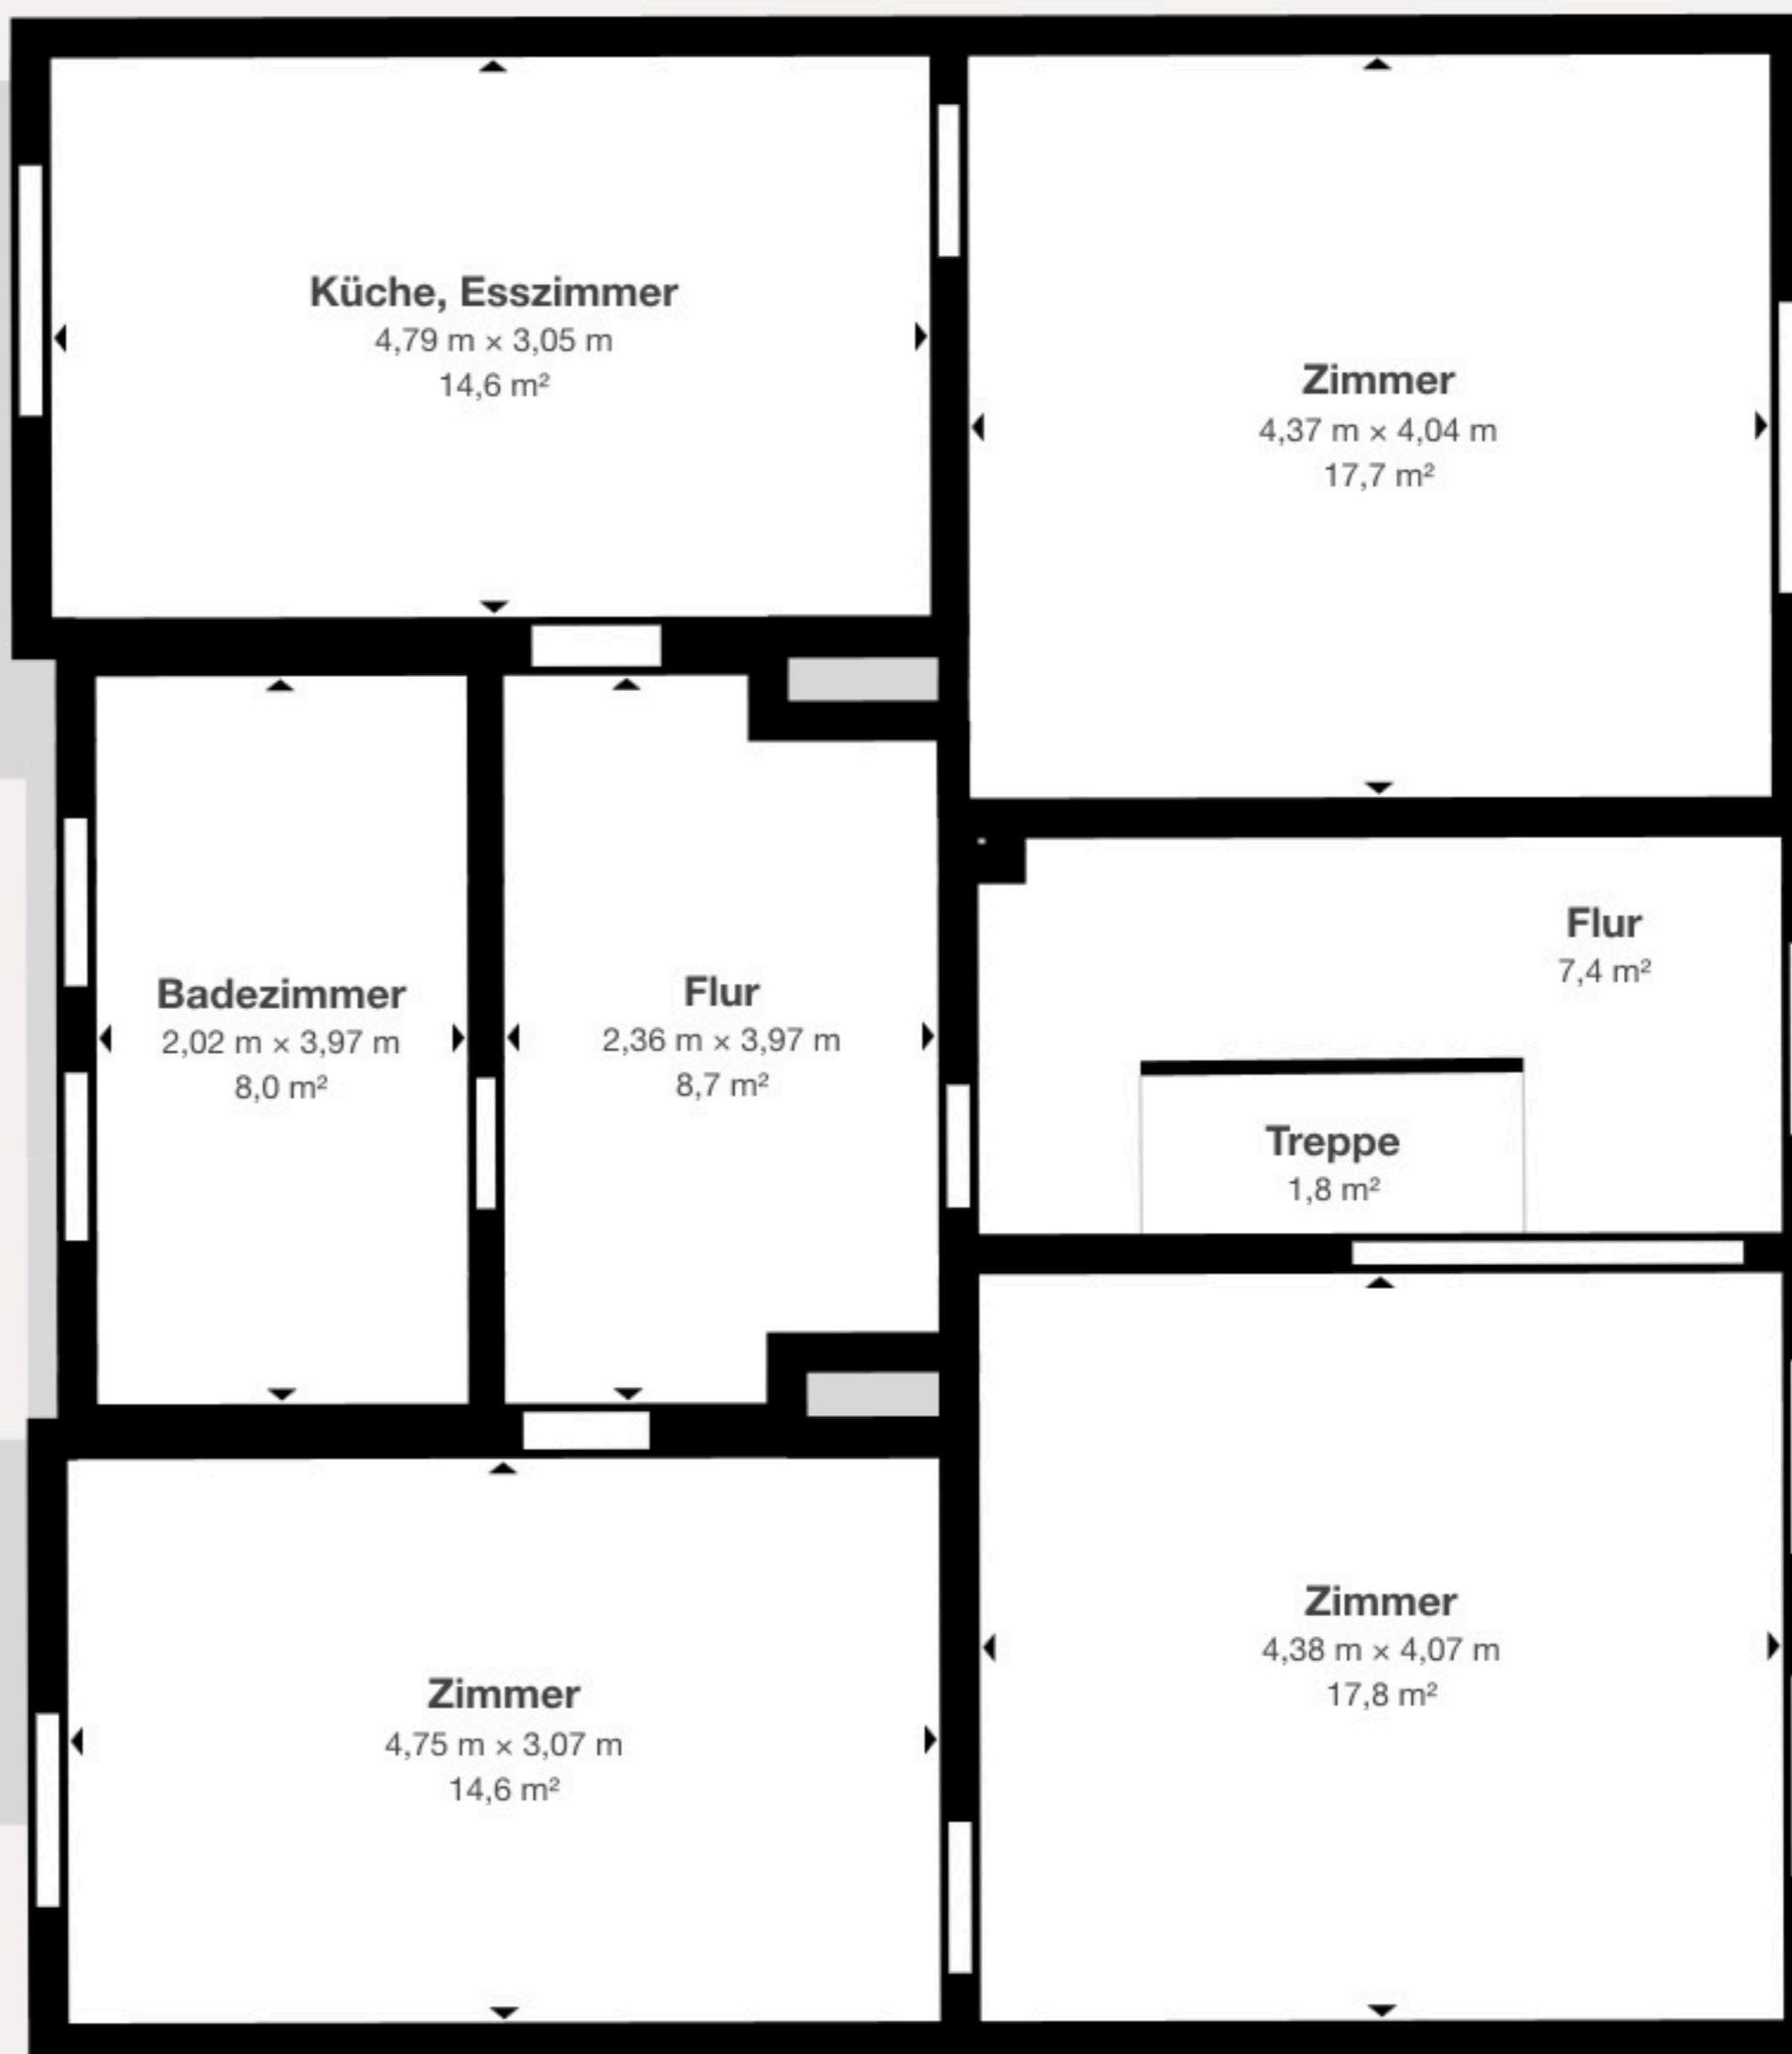

KELLER

 Matterport Property Report:

19 Feldstraße

Indoor Scanned Area - Full Property 266,8 m² | Floor 1 0,0 m²

Sizes and dimensions are approximate, actual may vary

Visit 3D space on
 **Matterport**

ERDGESCHOSS

 Matterport Property Report:

19 Feldstraße

Indoor Scanned Area - Full Property 266,8 m² | Floor 2 99,5 m²

Sizes and dimensions are approximate, actual may vary

Visit 3D space on
 **Matterport**

OBERGESCHOSS

 Matterport Property Report:

19 Feldstraße

Indoor Scanned Area - Full Property 266,8 m² | Floor 3 90,5 m²

Sizes and dimensions are approximate, actual may vary

Visit 3D space on
 **Matterport**

DACHGESCHOSS

 Matterport Property Report:

19 Feldstraße

Indoor Scanned Area - Full Property 266,8 m² | Floor 4 76,8 m²

Sizes and dimensions are approximate, actual may vary

Visit 3D space on
 **Matterport**