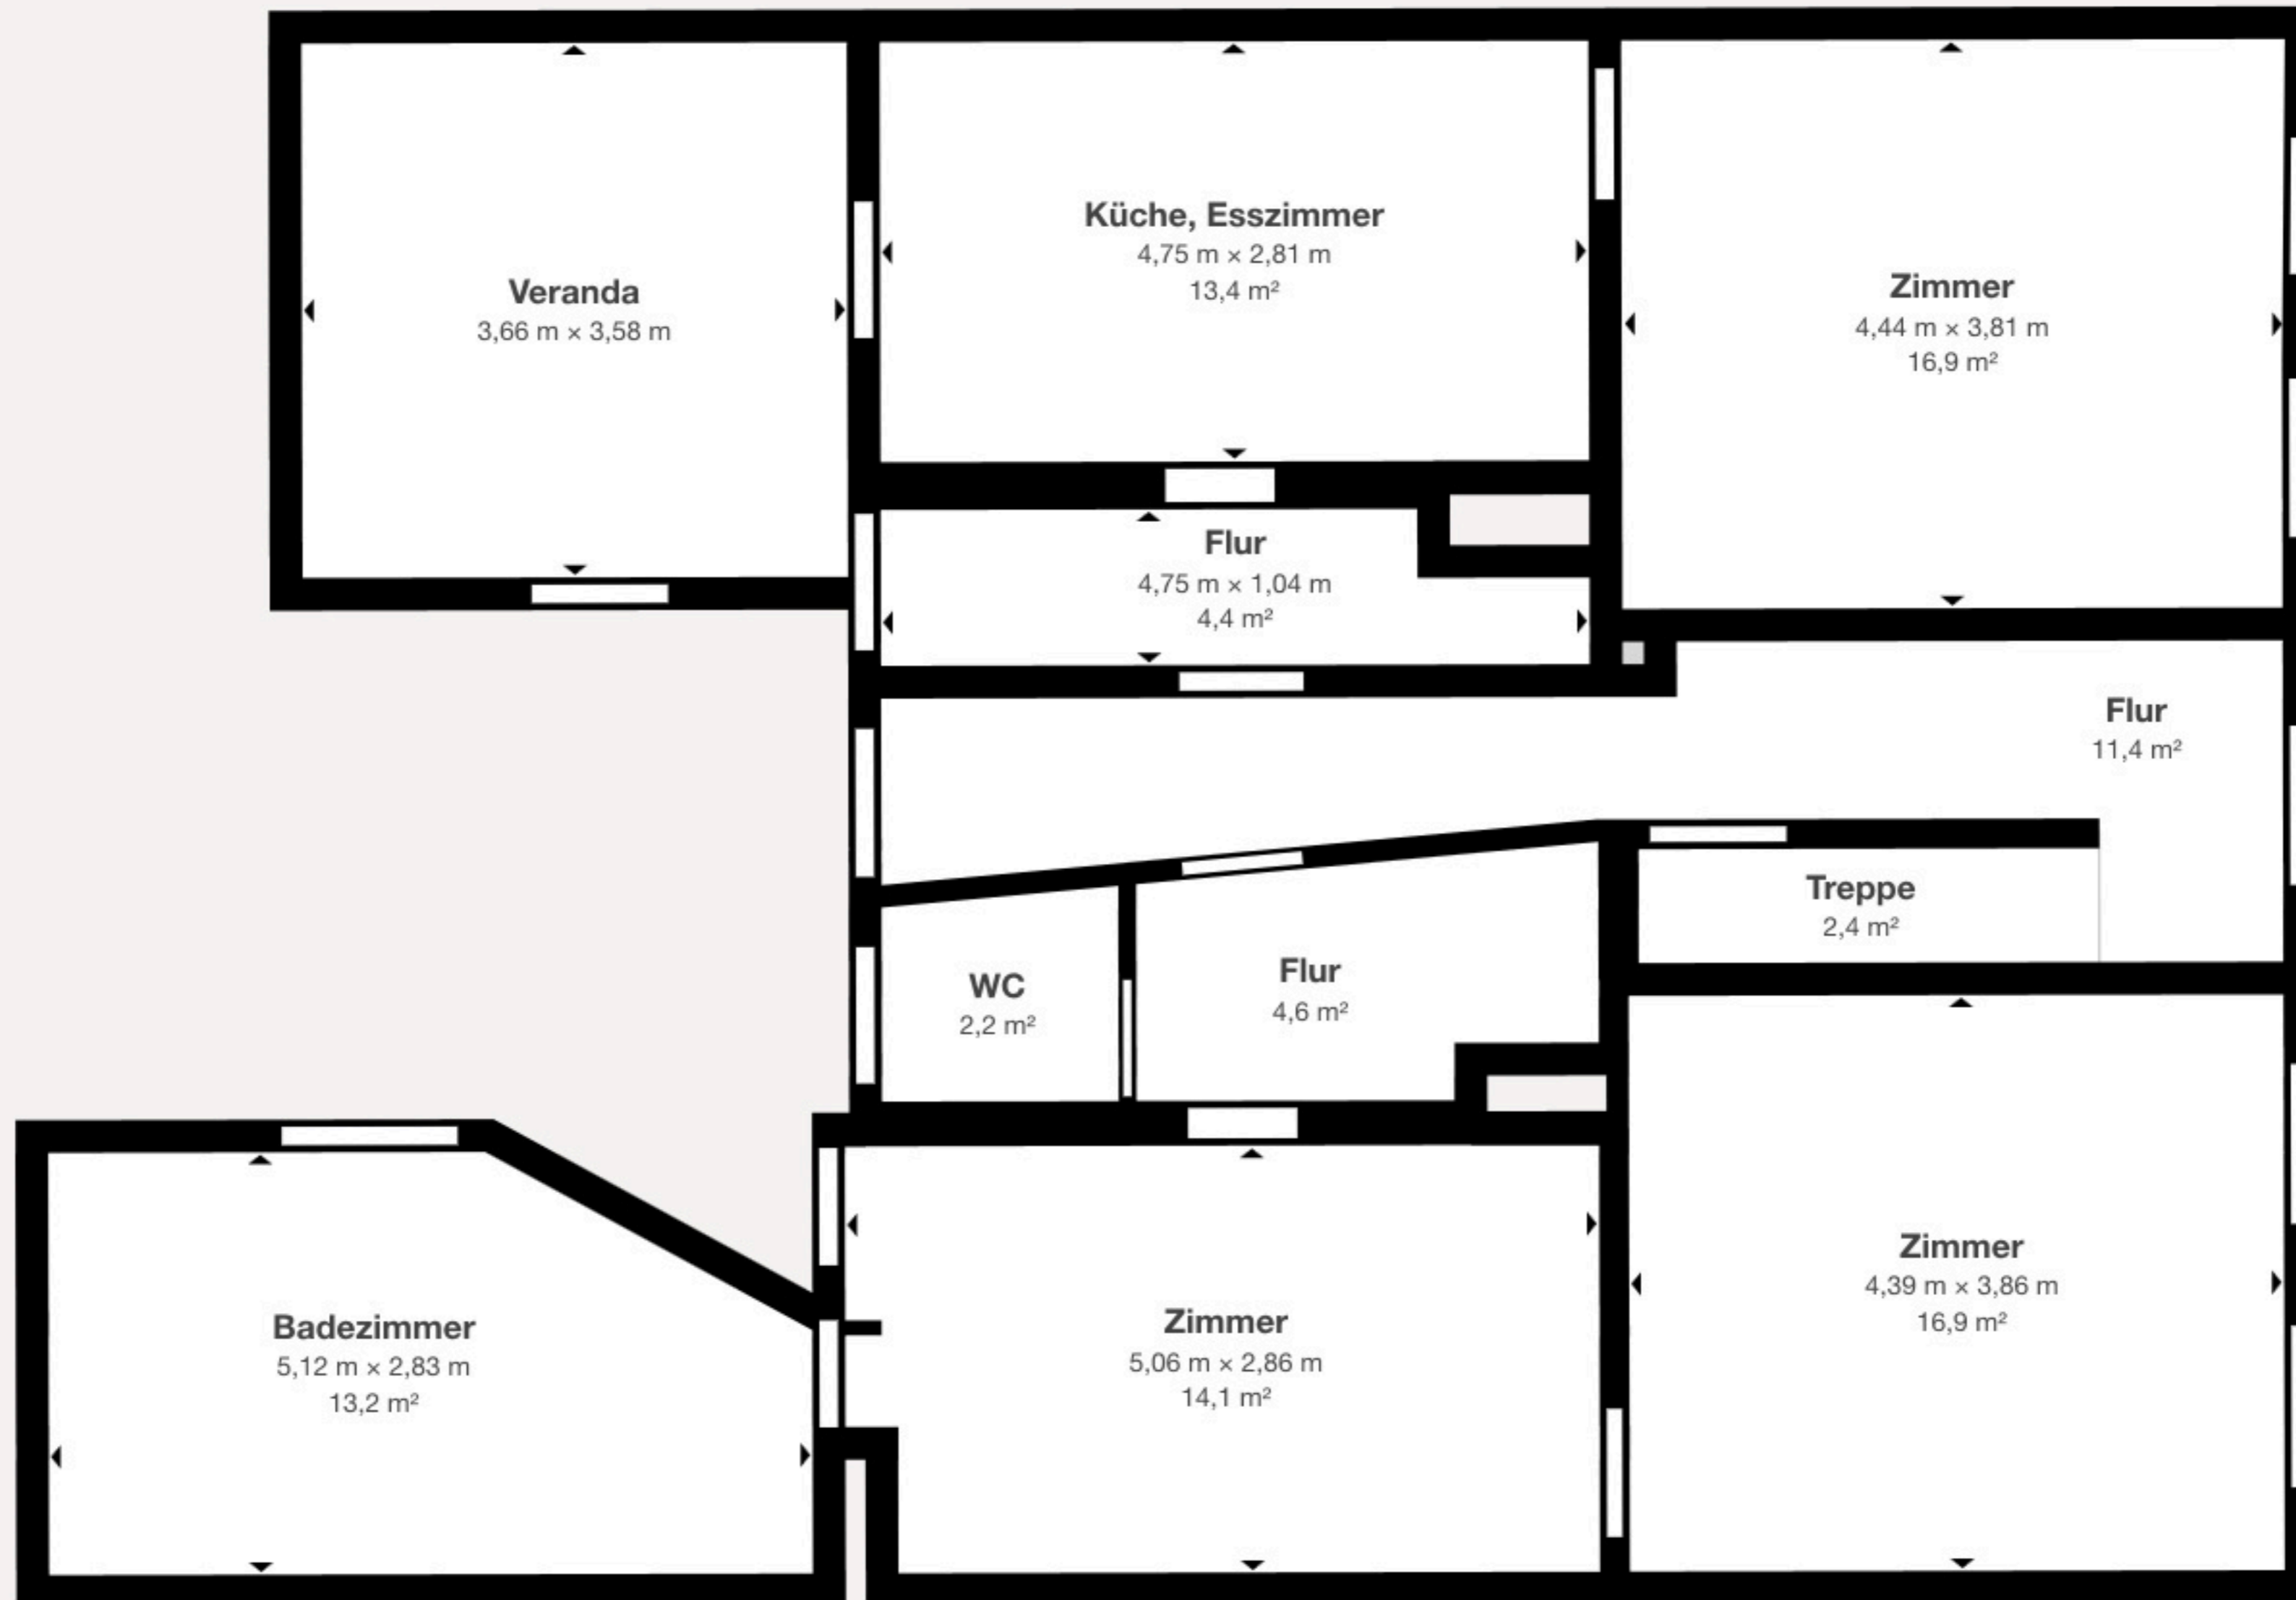

KELLER

 Matterport Property Report:

19 Feldstraße

Indoor Scanned Area - Full Property 266,8 m² | Floor 1 0,0 m²

Sizes and dimensions are approximate, actual may vary

Visit 3D space on
 **Matterport**

ERDGESCHOSS

 Matterport Property Report:

19 Feldstraße

Indoor Scanned Area - Full Property 266,8 m² | Floor 2 99,5 m²

Sizes and dimensions are approximate, actual may vary

Visit 3D space on
 **Matterport**

OBERGESCHOSS

 Matterport Property Report:

19 Feldstraße

Indoor Scanned Area - Full Property 266,8 m² | Floor 3 90,5 m²

Sizes and dimensions are approximate, actual may vary

Visit 3D space on
 **Matterport**

DACHGESCHOSS

 Matterport Property Report:

19 Feldstraße

Indoor Scanned Area - Full Property 266,8 m² | Floor 4 76,8 m²

Sizes and dimensions are approximate, actual may vary

Visit 3D space on
 **Matterport**