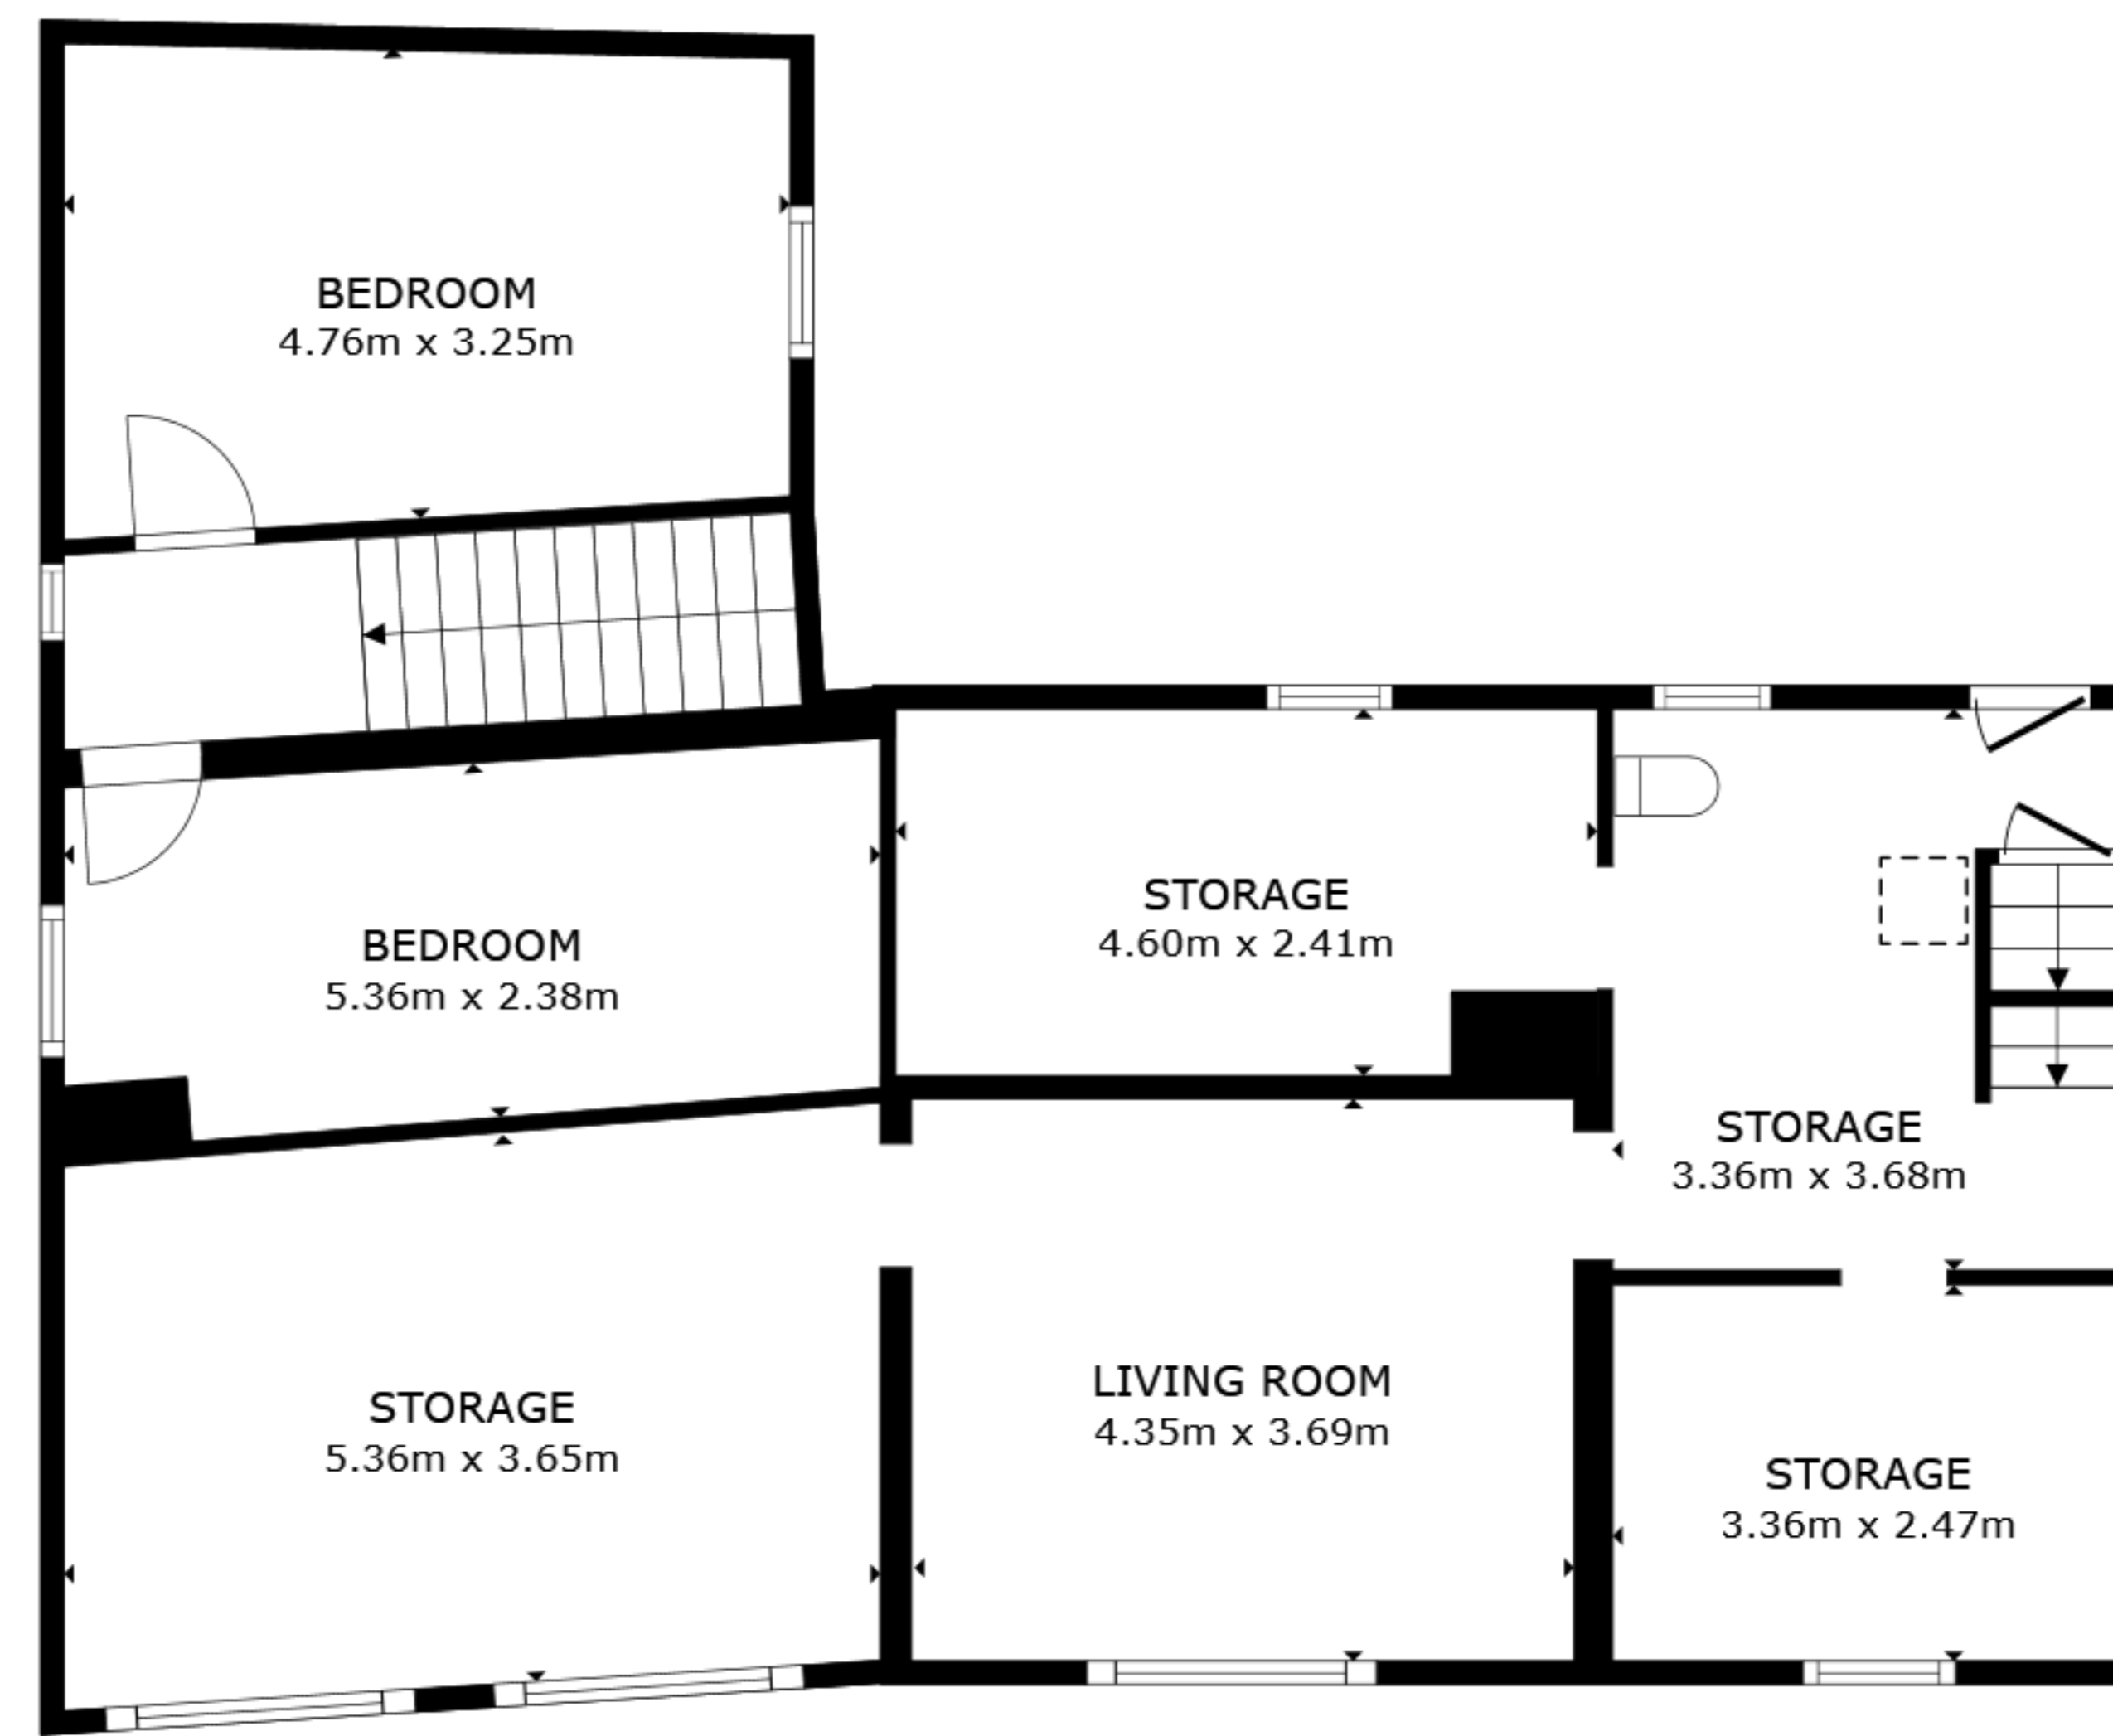

FLOOR 1

FLOOR 2

FLOOR 3

GROSS INTERNAL AREA  
 FLOOR 1 103.9 sq.m. FLOOR 2 105.7 sq.m. FLOOR 3 108.2 sq.m.  
 EXCLUDED AREAS : PATIO 32.4 sq.m.  
 TOTAL : 317.9 sq.m.  
 SIZES AND DIMENSIONS ARE APPROXIMATE, ACTUAL MAY VARY.