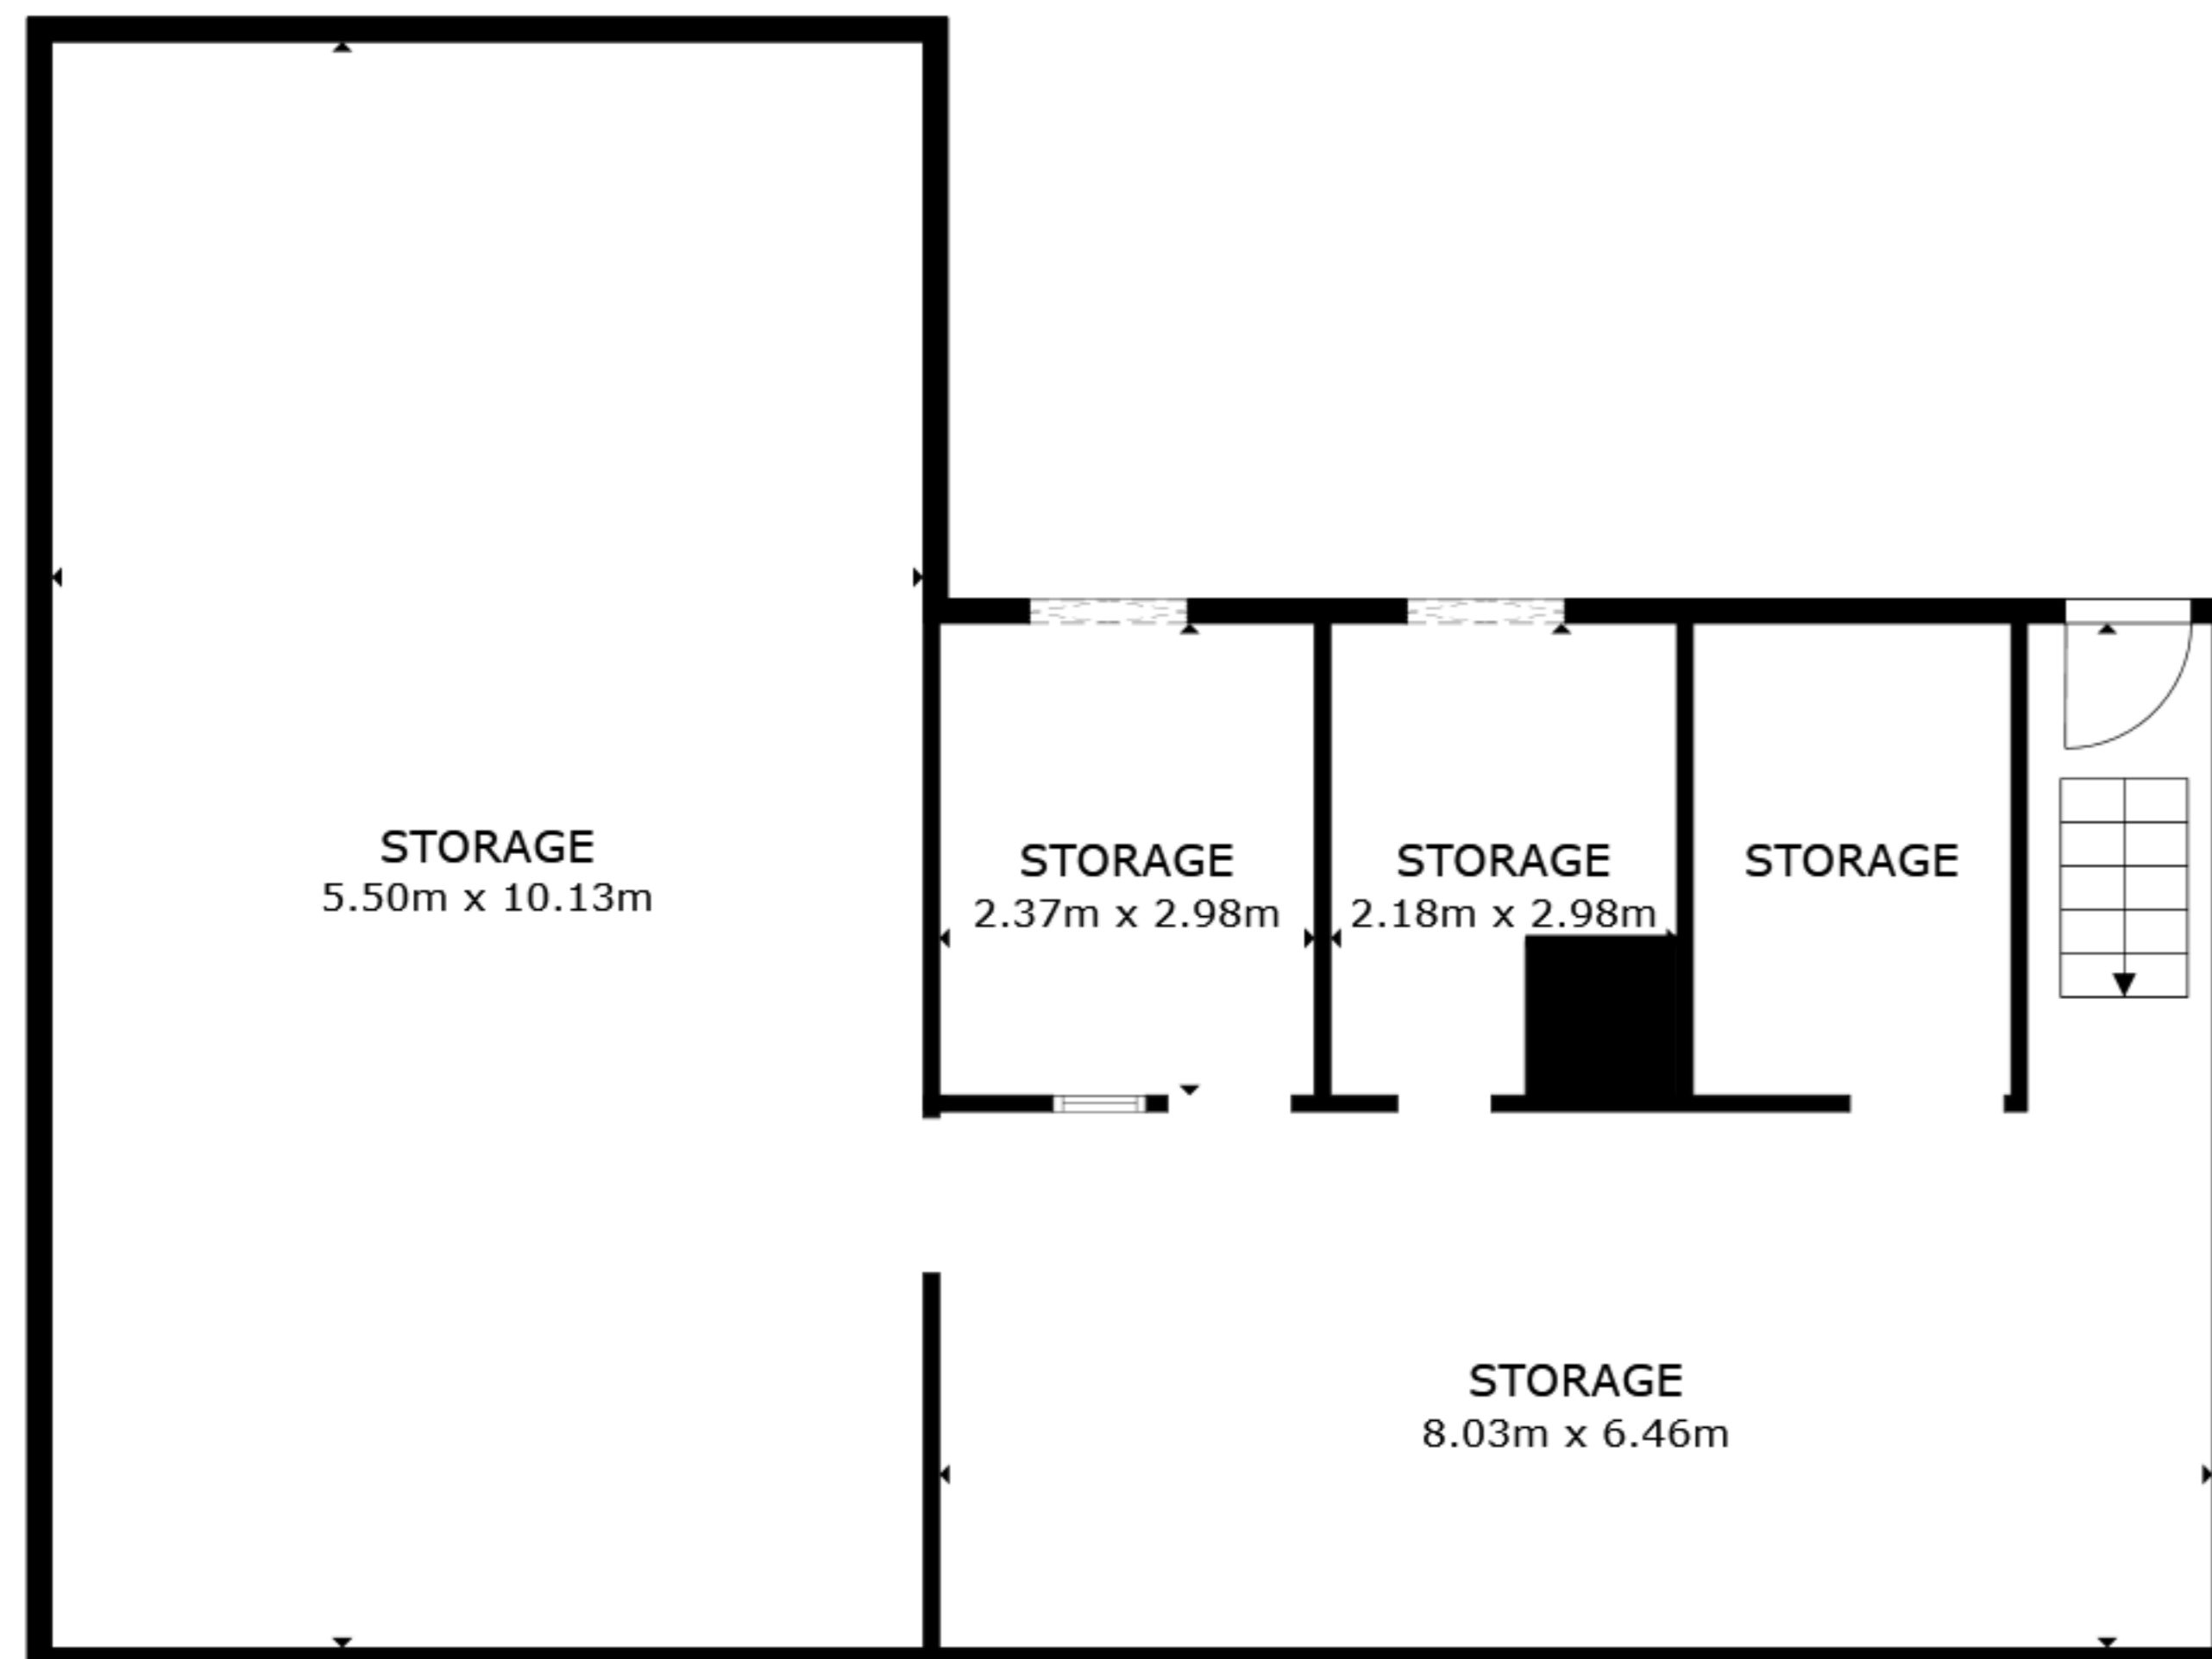

FLOOR 1

FLOOR 2

FLOOR 3

GROSS INTERNAL AREA  
 FLOOR 1 103.9 sq.m. FLOOR 2 105.7 sq.m. FLOOR 3 108.2 sq.m.  
 EXCLUDED AREAS : PATIO 32.4 sq.m.  
 TOTAL : 317.9 sq.m.  
 SIZES AND DIMENSIONS ARE APPROXIMATE, ACTUAL MAY VARY.