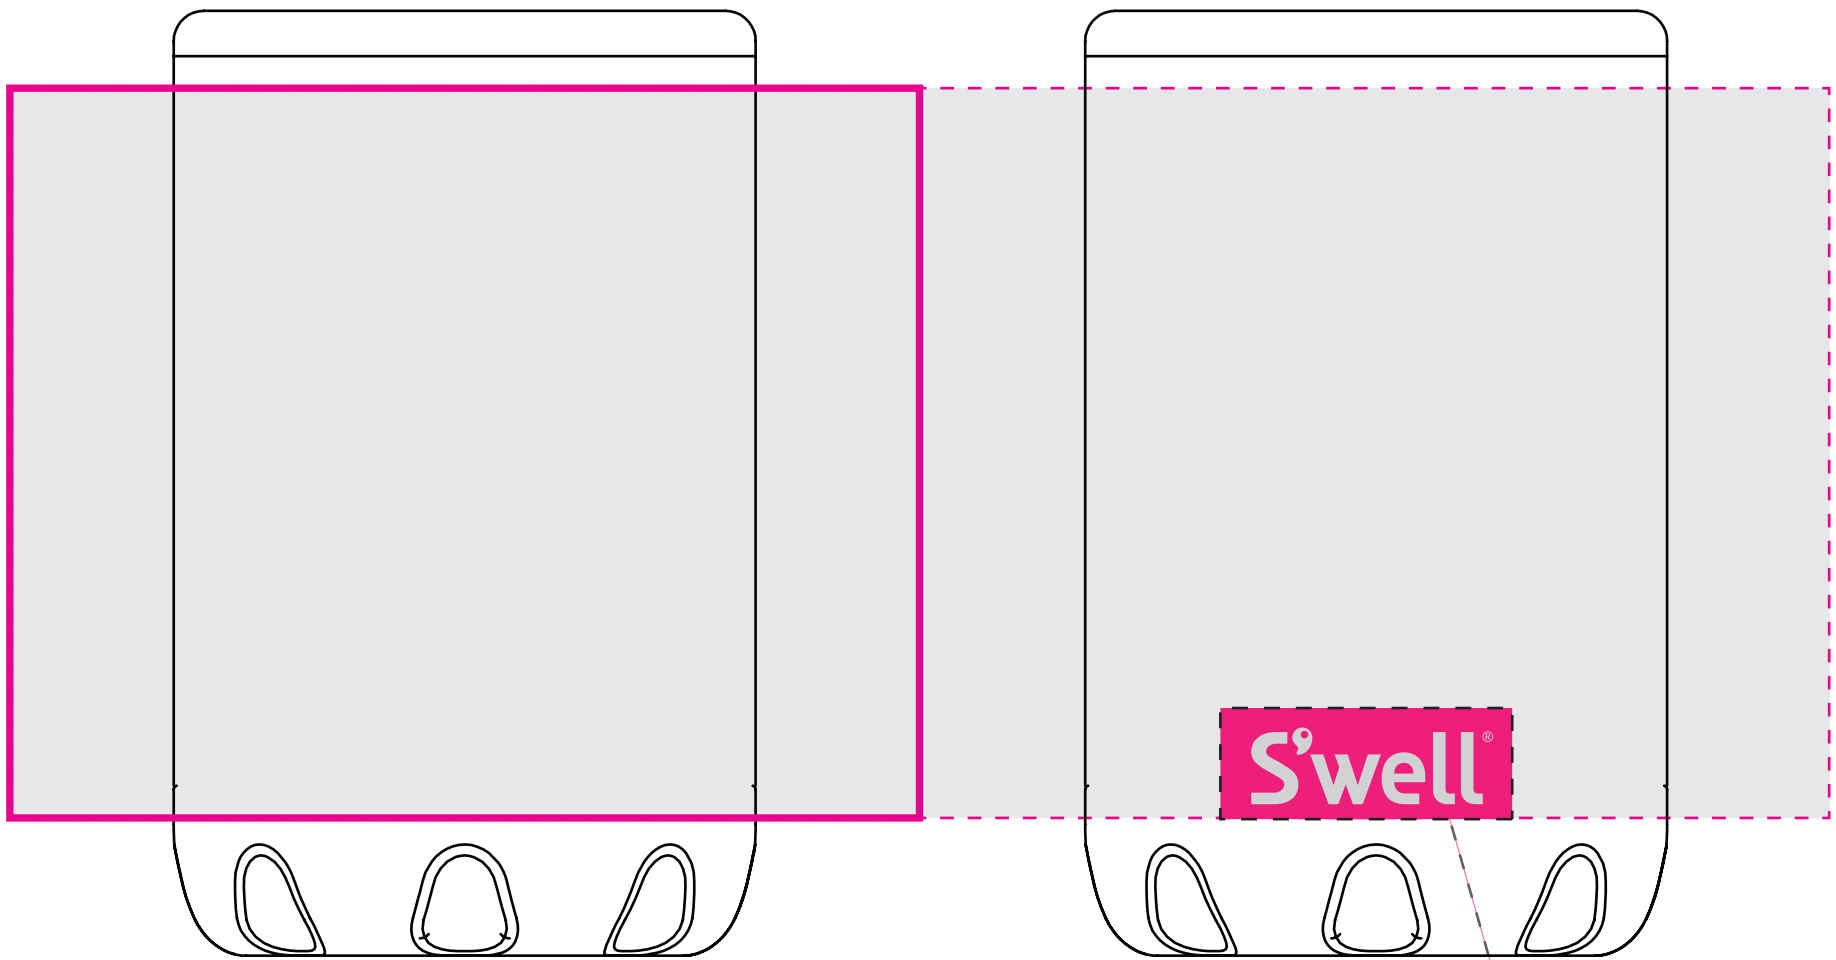

S'well 12oz. Chiller  
Scale: Full Scale

Size and shape of bottle is estimated

ITEMS IN MAGENTA DO NOT PRINT

FINISH:

Side 1

Side 2  
S'well Side

Max Artwork Size:  
240.68mm x 96.54mm  
W: 9.47 x H: 3.8"

S'well Engraved Logo:  
When designing a full wrap  
imprint, the S'well logo must  
be accounted for.