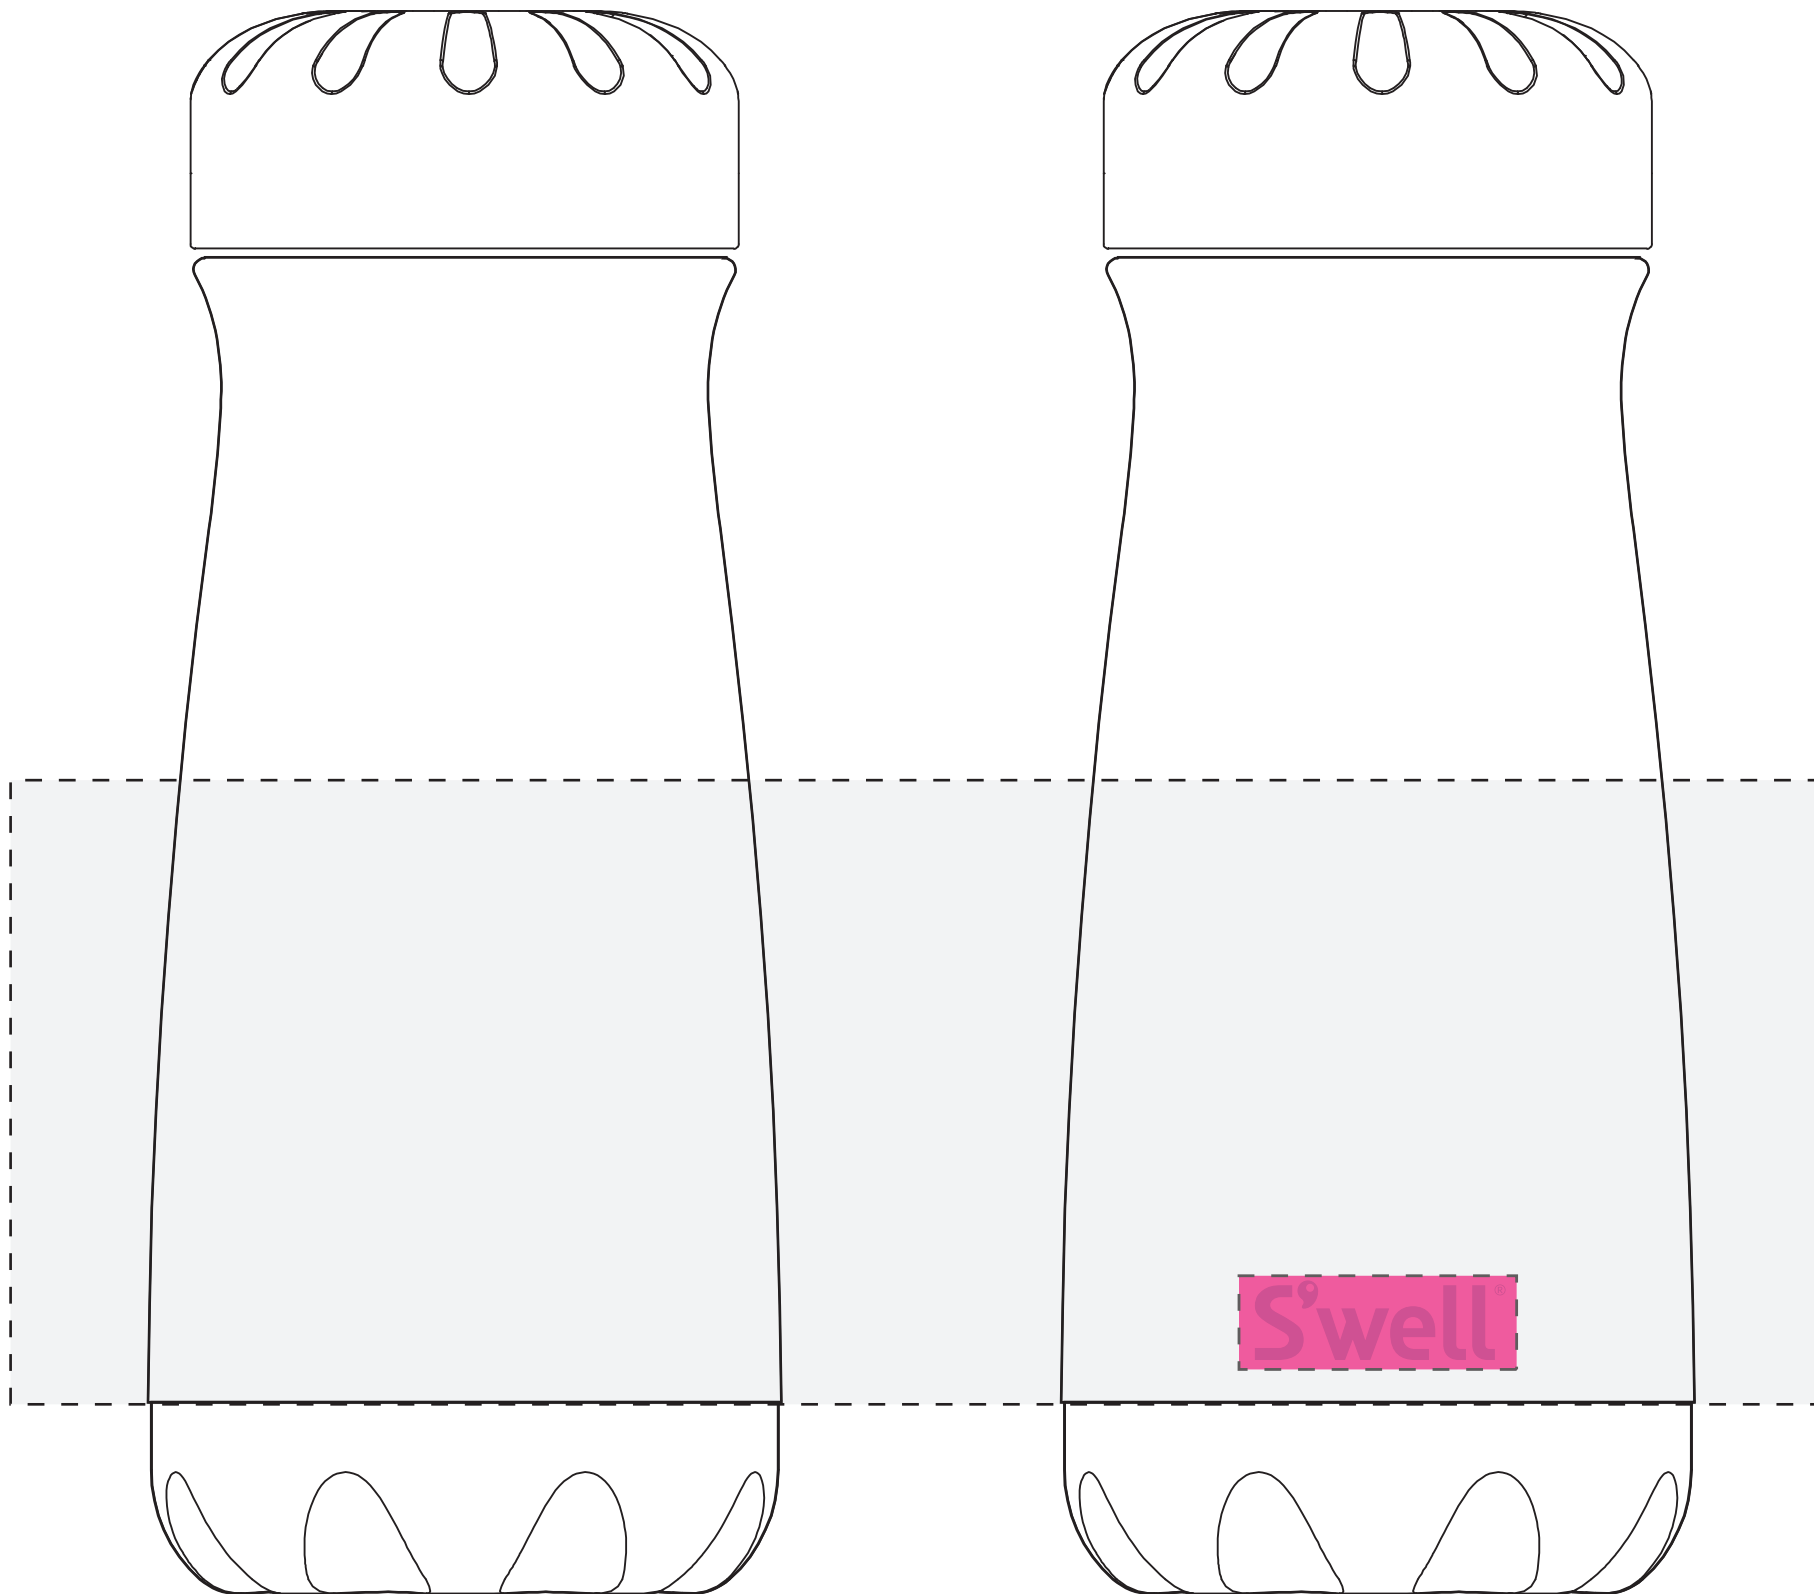

Side 1

Side 2
S'well Side

Max Artwork Size:
240.21mm x 82.55mm
W: 9.45" x H: 3.25"

S'well Engraved Logo:
When designing a full wrap
imprint, the S'well logo must
be accounted for.